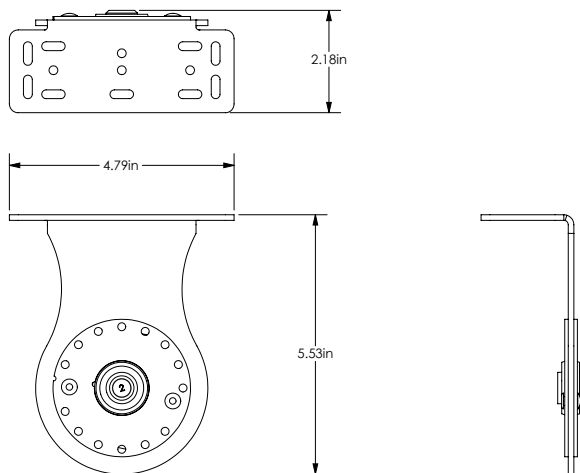

Extended Motorized No Fascia Brackets

**Drive Bracket
39-5456-xx**

- 4.777" x 5.527"
- 6.25" maximum roll diameter
- Overhead or wall mount
- Black or White

**Idle Bracket
39-5550-xx, 39-5552-xx**

- 4.75" x 5.53"
- 6.25" maximum roll diameter
- Overhead or wall mount
- Black or White

**Intermediate Bracket
39-5020-xx, 39-5022-xx**

- 4.79" x 5.53"
- 6.25" maximum roll diameter
- Overhead or wall mount
- Black or White