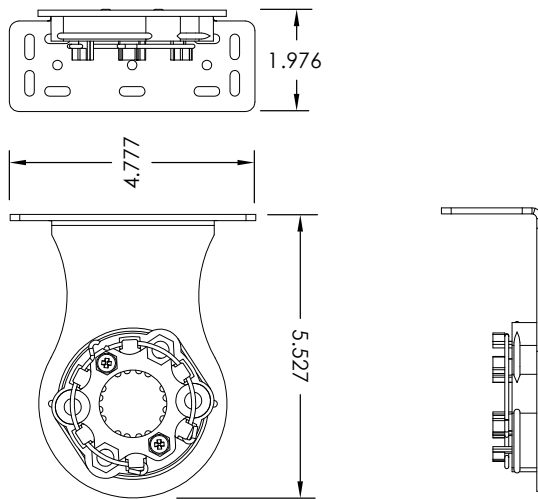

Extended Motorized No Fascia Brackets

**Drive Bracket
39-5456-xx**

- 4.777" x 5.527"
- 6.25" maximum roll diameter
- Overhead or wall mount
- Black or White

**Idle Bracket
39-5550-xx, 39-5552-xx**

- 4.75" x 5.53"
- 6.25" maximum roll diameter
- Overhead or wall mount
- Black or White

**Intermediate Bracket
39-5020-xx, 39-5022-xx**

- 4.79" x 5.53"
- 6.25" maximum roll diameter
- Overhead or wall mount
- Black or White