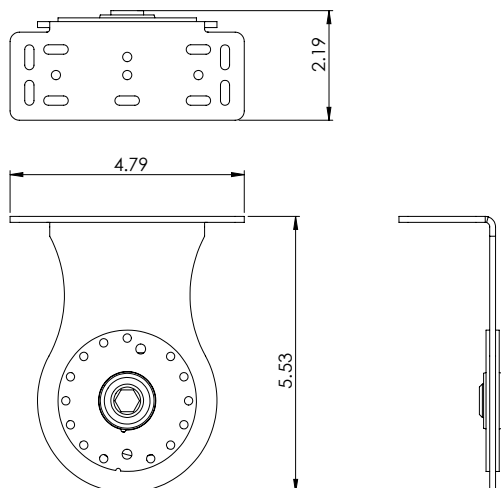

Extended Motorized No Fascia Brackets

**Drive Bracket
39-5456-xx**

- 4.777" x 5.527"
- 6.25" maximum roll diameter
- Overhead or wall mount
- Black or White

**Idle Bracket
39-5550-xx, 39-5552-xx**

- 4.75" x 5.53"
- 6.25" maximum roll diameter
- Overhead or wall mount
- Black or White

**Intermediate Bracket
39-5020-xx, 39-5022-xx**

- 4.79" x 5.53"
- 6.25" maximum roll diameter
- Overhead or wall mount
- Black or White