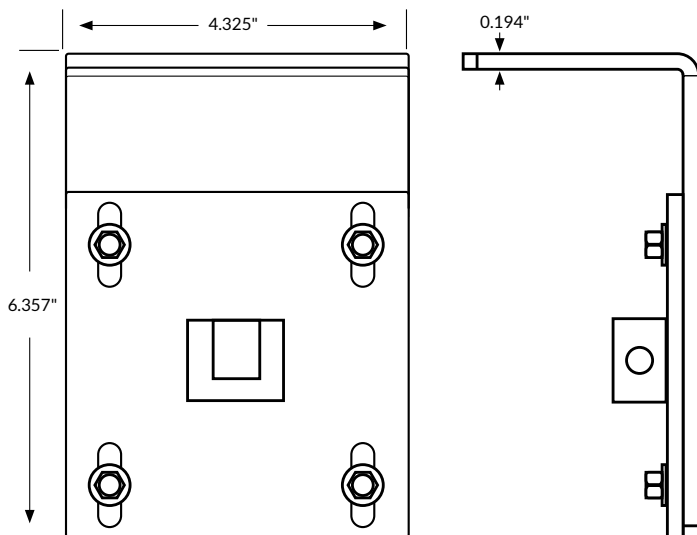

Heavy-Duty Motorized No-Fascia Brackets

**Drive Bracket
39-5388-970**

- 4.325" x 6.357"
- 8" maximum roll diameter
- Overhead or Wall mount
- Color: Vanilla

**Idle Bracket
39-5389-970**

- 4.325" x 6.357"
- 8" maximum roll diameter
- Overhead or Jamb mount
- Color: Vanilla