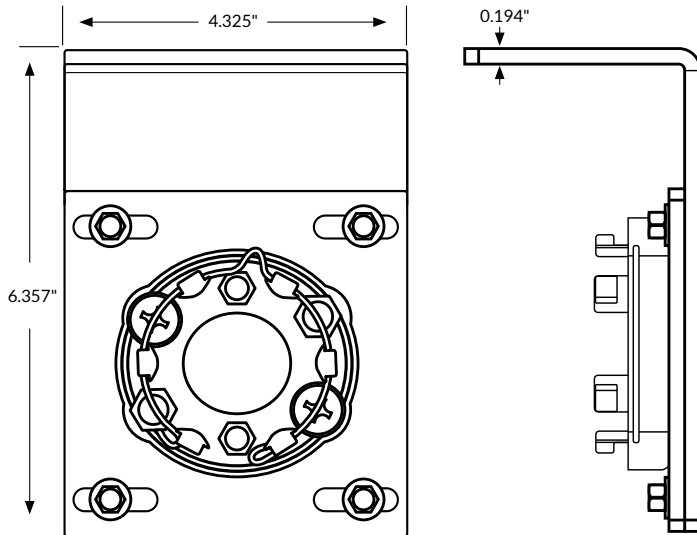

Heavy-Duty Motorized No-Fascia Brackets

**Drive Bracket
39-5388-970**

- 4.325" x 6.357"
- 8" maximum roll diameter
- Overhead or Wall mount
- Color: Vanilla

**Idle Bracket
39-5389-970**

- 4.325" x 6.357"
- 8" maximum roll diameter
- Overhead or Jamb mount
- Color: Vanilla