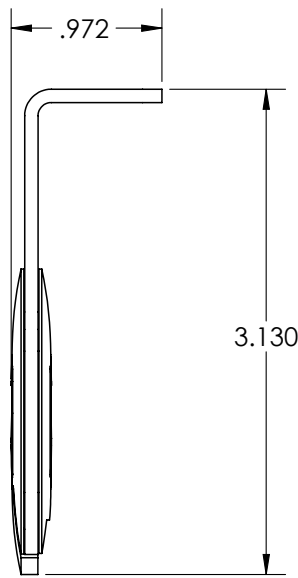

# R-Series Coupled Intermediate Bracket

- Part# 39-5577-XX and 39-5578-XX
- 2" x 3.130"
- 3.675" maximum roll diameter
- Overhead or wall mount
- Black or White