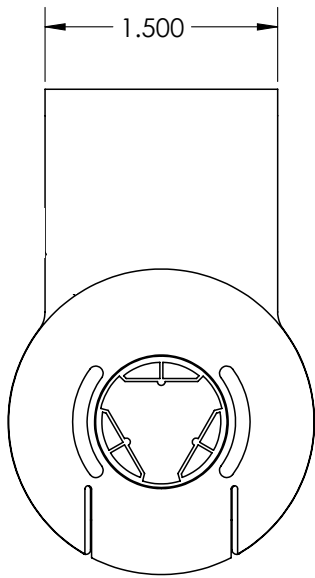

# R-Series Coupled Intermediate Bracket

- Part# 39-5577-XX and 39-5578-XX
- 2" x 3.130"
- 3.675" maximum roll diameter
- Overhead or wall mount
- Black or White