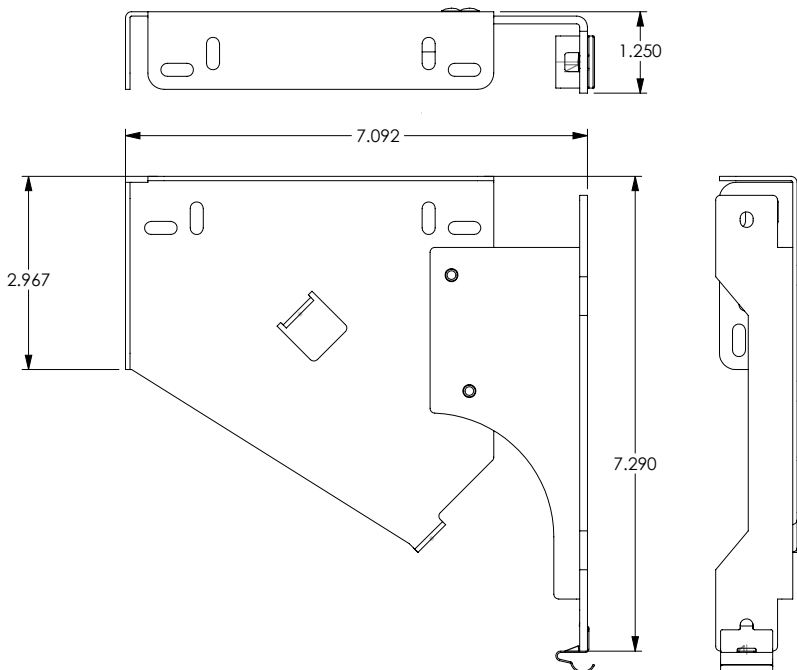

R-Series Dual Fascia Brackets

Condensed R16 Fascia Bracket

- Part# 39-5501-xxx, 39-5502-xxx, 39-5503-xxx, 39-5492-xxx
- 4.74" x 7.295"
- 2.75" maximum roll diameter
- Overhead, wall or jamb mount
- Black or White
- Ordered by special request
- Manual shade bracket only

Fascia Bracket

- Part# 39-5258-xxx, 39-5259-xxx, 39-5257-xxx, 39-5256-xxx
- 7.092" x 7.52"
- 3.675" maximum roll diameter
- Overhead, wall or jamb mount
- Black or White
- Manual shade bracket only