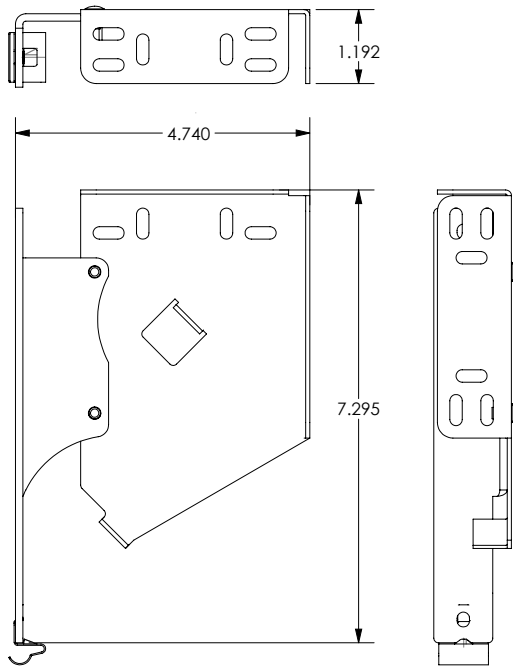

R-Series Dual Fascia Brackets

Condensed R16 Fascia Bracket

- Part# 39-5501-xxx, 39-5502-xxx, 39-5503-xxx, 39-5492-xxx
- 4.74" x 7.295"
- 2.75" maximum roll diameter
- Overhead, wall or jamb mount
- Black or White
- Ordered by special request
- Manual shade bracket only

Fascia Bracket

- Part# 39-5258-xxx, 39-5259-xxx, 39-5257-xxx, 39-5256-xxx
- 7.092" x 7.52"
- 3.675" maximum roll diameter
- Overhead, wall or jamb mount
- Black or White
- Manual shade bracket only