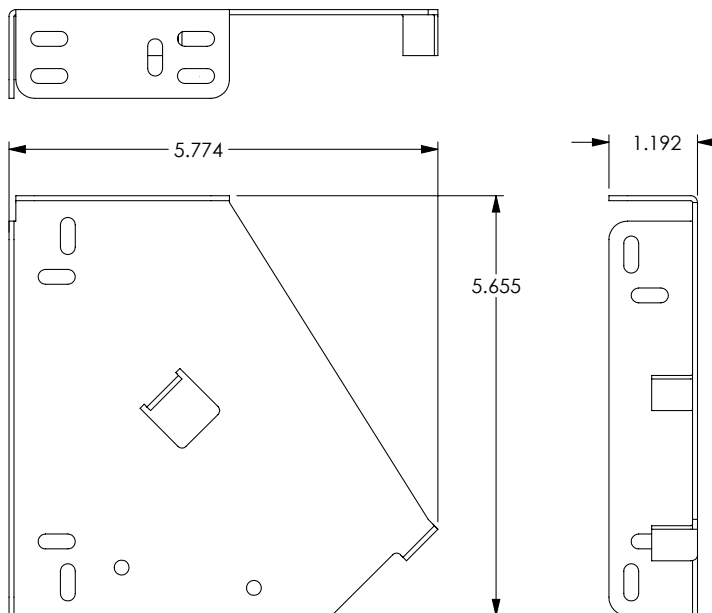

R-Series Dual No Fascia Brackets

Condensed R16 No Fascia Bracket

- Part# 39-5516-xxx, 39-5515-xxx, 39-5493-xxx, 39-5496-xxx
- 3.69" x 4.5" (front clutch extends outside bracket)
- 2.75" maximum roll diameter
- Overhead, wall or jamb mount
- Black or White
- Ordered by special request
- Manual shade bracket only

No Fascia Bracket

- Part# 39-5263-xxx, 39-5262-xxx, 39-5261-xxx, 39-5260-xxx
- 5.655" x 5.958"
- 3.675" maximum roll diameter
- Overhead, wall or jamb mount
- Black or White
- Manual shade bracket only