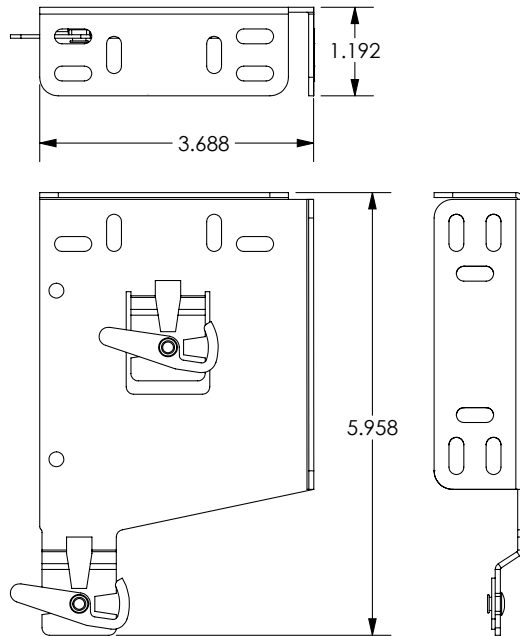

R-Series Dual No Fascia Brackets

Condensed R16 No Fascia Bracket

- Part# 39-5516-xxx, 39-5515-xxx, 39-5493-xxx, 39-5496-xxx
- 3.69" x 4.5" (front clutch extends outside bracket)
- 2.75" maximum roll diameter
- Overhead, wall or jamb mount
- Black or White
- Ordered by special request
- Manual shade bracket only

No Fascia Bracket

- Part# 39-5263-xxx, 39-5262-xxx, 39-5261-xxx, 39-5260-xxx
- 5.655" x 5.958"
- 3.675" maximum roll diameter
- Overhead, wall or jamb mount
- Black or White
- Manual shade bracket only