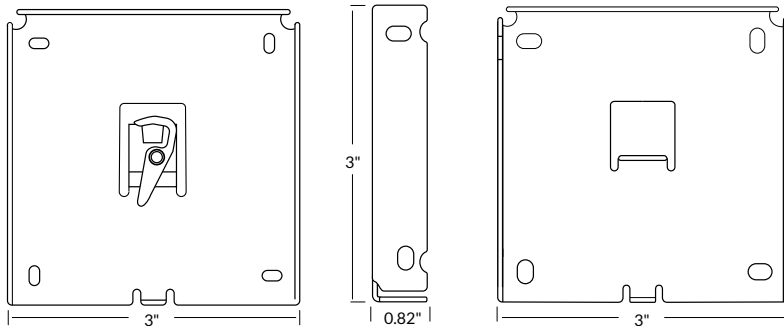

R-Series Fascia Brackets

3" Fascia R8 Bracket

- Part# 39-5059-xx
- 3" x 3"
- 2.585" maximum roll diameter
- Overhead, wall or jamb mount
- Black, White, Vanilla or Gray

3" Fascia R16 Bracket

- Part# 39-5060-xx
- 3" x 3"
- 3.585" maximum roll diameter
- Overhead, wall or jamb mount
- Black, White, Vanilla or Gray
- Manual shade bracket only

4" Fascia R16/R24 Bracket

- Part# 39-5061-xx
- 4" x 4"
- 3.585" maximum roll diameter
- Overhead, wall or jamb mount
- Black, White, Vanilla or Gray
- Manual shade bracket only