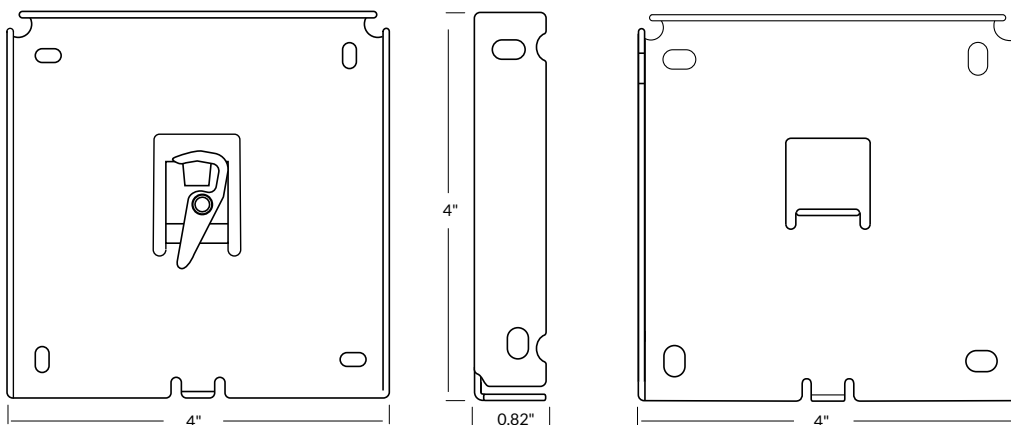

R-Series Fascia Brackets

3" Fascia R8 Bracket

- Part# 39-5059-xx
- 3" x 3"
- 2.585" maximum roll diameter
- Overhead, wall or jamb mount
- Black, White, Vanilla or Gray

3" Fascia R16 Bracket

- Part# 39-5060-xx
- 3" x 3"
- 3.585" maximum roll diameter
- Overhead, wall or jamb mount
- Black, White, Vanilla or Gray
- Manual shade bracket only

4" Fascia R16/R24 Bracket

- Part# 39-5061-xx
- 4" x 4"
- 3.585" maximum roll diameter
- Overhead, wall or jamb mount
- Black, White, Vanilla or Gray
- Manual shade bracket only