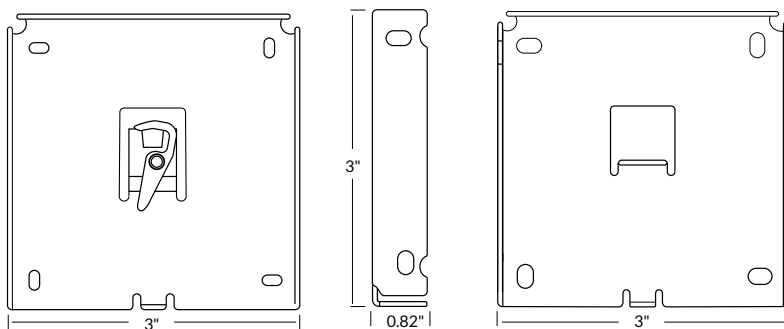

R-Series Fascia Brackets

3" Fascia R8 Bracket

- Part# 39-5059-xx
- 3" x 3"
- 2.585" maximum roll diameter
- Overhead, wall or jamb mount
- Black, White, Vanilla or Gray

3" Fascia R16 Bracket

- Part# 39-5060-xx
- 3" x 3"
- 3.585" maximum roll diameter
- Overhead, wall or jamb mount
- Black, White, Vanilla or Gray
- Manual shade bracket only

4" Fascia R16/R24 Bracket

- Part# 39-5061-xx
- 4" x 4"
- 3.585" maximum roll diameter
- Overhead, wall or jamb mount
- Black, White, Vanilla or Gray
- Manual shade bracket only