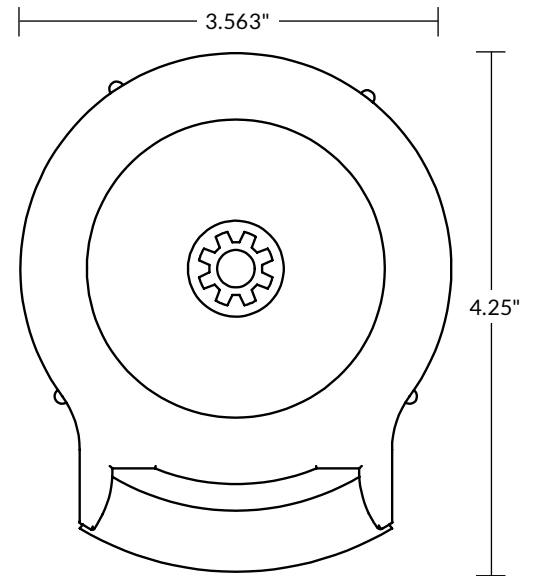

R-Series Manual Shade Clutches

R8 Clutch
39-0056-xx

R16 Clutch
39-0006-xx

R24 Clutch
39-0007-xx

- R8 Clutch - 1.938" x 2.375"
- R16 Clutch - 2.688" x 3.25"
- R24 Clutch - 3.563" x 4.25"
- Black or Vanilla
- Manual shade components only