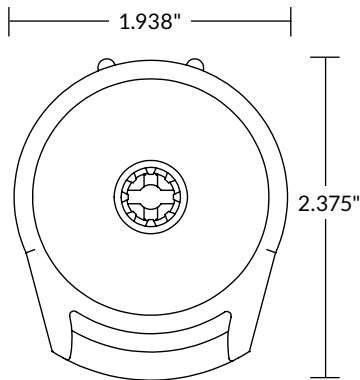

R-Series Manual Shade Clutches

R8 Clutch
39-0056-xx

R16 Clutch
39-0006-xx

R24 Clutch
39-0007-xx

- R8 Clutch - 1.938" x 2.375"
- R16 Clutch - 2.688" x 3.25"
- R24 Clutch - 3.563" x 4.25"
- Black or Vanilla
- Manual shade components only