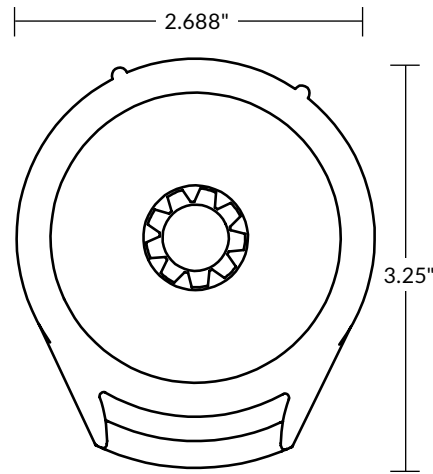

R-Series Manual Shade Clutches

R8 Clutch
39-0056-xx

R16 Clutch
39-0006-xx

R24 Clutch
39-0007-xx

- R8 Clutch - 1.938" x 2.375"
- R16 Clutch - 2.688" x 3.25"
- R24 Clutch - 3.563" x 4.25"
- Black or Vanilla
- Manual shade components only