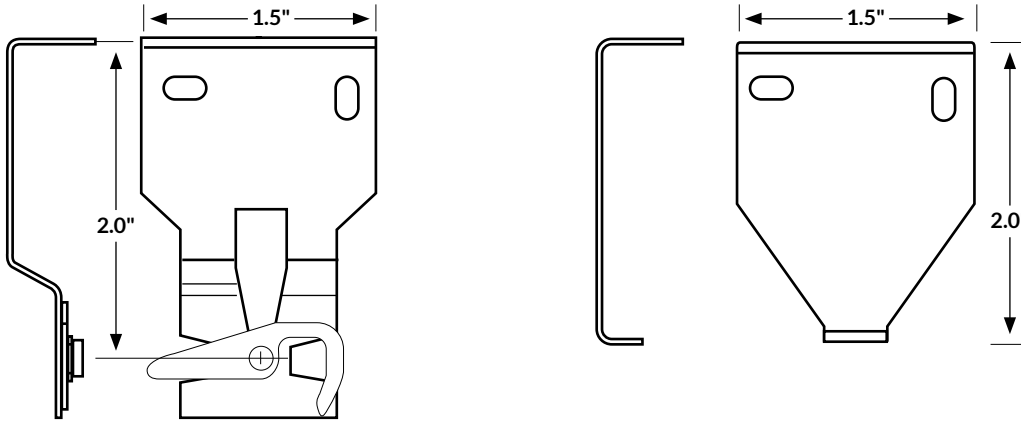

R-Series No Fascia Brackets

R8 Bracket

- Part# 39-0012-xx
- 1.5" x 2"
- 3.515" maximum roll diameter
- Overhead, wall or jamb mount
- Black or White

R16/24 Brackets

- Part# 39-0013-xx
- 2.5" x 2.25"
- 3.765" maximum roll diameter
- Overhead, wall or jamb mount
- Black or White
- Manual Shade bracket only