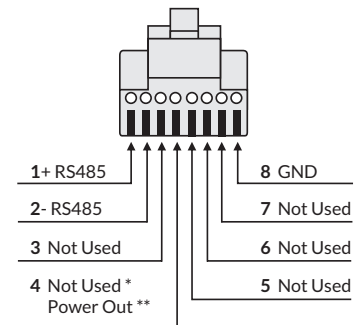

## LT50 INTELLIGENT WIRED MOTOR

### TYPE OF POWER CABLE

120V/60 Hz  
3 Conductor Cable

Antenna embedded in the first 12" of the power cable.

## DATA CABLE: RJ45 PINOUTS

\* Data Cable (black) for Animeo IP networks.

\*\* Data Cable (gray) for powering external modules.

TECHNICAL FEATURES	
Voltage Supply	AC
Index Protection Rating	IP 44
Limit Switch Type	Electronic
Limit Switch Capacity	300 Turns
Temperature Working Range	-4°F to 158°F (-20°C to 70°C)
Insulation Class	Class 1 for 120V