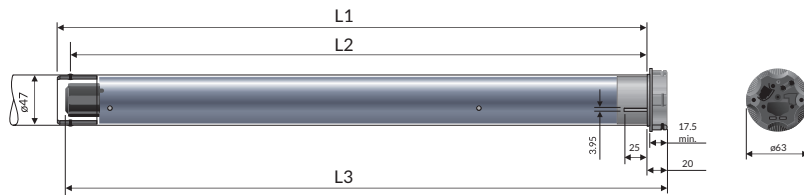

LT515/LT535 Intelligent Motor

PART NUMBER:
39-5526-00
39-5527-00

LT50 INTELLIGENT WIRED MOTOR

TYPE OF POWER CABLE

120V/60 Hz
3 Conductor Cable

Antenna embedded in the first 12" of the power cable.