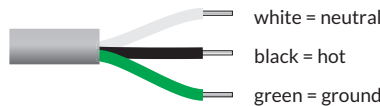

LT50 INTELLIGENT WIRED MOTOR

TYPE OF POWER CABLE

120V/60 Hz
3 Conductor Cable

Antenna embedded in the first 12" of the power cable.