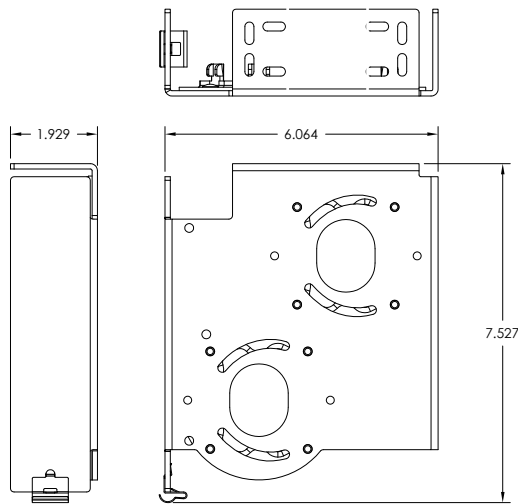

# Standard Motorized Dual Fascia Brackets

## Drive Bracket # 39-5252-xx RH, 39-5251-xx LH

- 6.064" x 7.527"
- 3.438" maximum roll diameter
- Overhead or Wall mount
- Black or White

## Idle Bracket # 39-5657-xx LH, 39-5658-xx RH

- 6.06" x 7.29"
- 3.438" maximum roll diameter
- Overhead or Wall mount
- Black or White

## Intermediate Bracket # 39-5253-xx

- 6.064" x 7.527"
- 3.438" maximum roll diameter
- Overhead or Wall mount
- Black or White