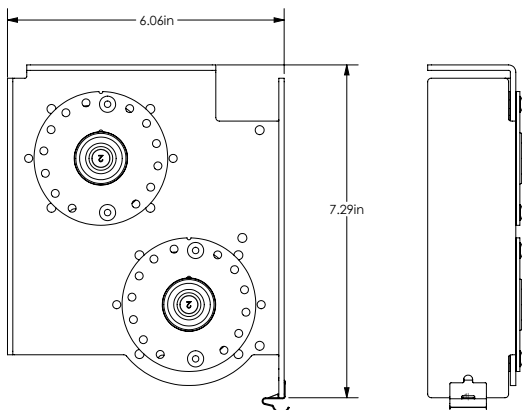

# Standard Motorized Dual Fascia Brackets

## Drive Bracket # 39-5252-xx RH, 39-5251-xx LH

- 6.064" x 7.527"
- 3.438" maximum roll diameter
- Overhead or Wall mount
- Black or White

## Idle Bracket # 39-5657-xx LH, 39-5658-xx RH

- 6.06" x 7.29"
- 3.438" maximum roll diameter
- Overhead or Wall mount
- Black or White

## Intermediate Bracket # 39-5253-xx

- 6.064" x 7.527"
- 3.438" maximum roll diameter
- Overhead or Wall mount
- Black or White