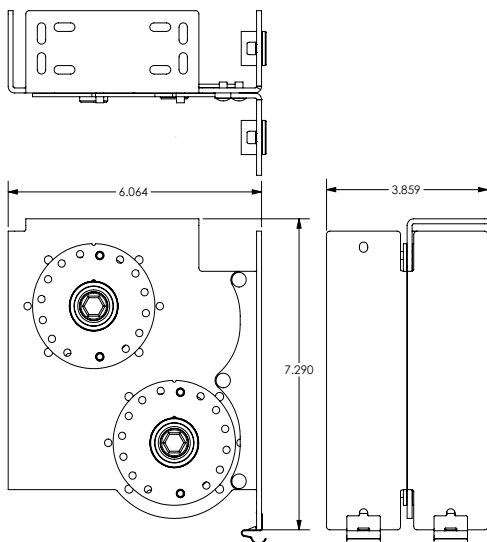

# Standard Motorized Dual Fascia Brackets

## Drive Bracket # 39-5252-xx RH, 39-5251-xx LH

- 6.064" x 7.527"
- 3.438" maximum roll diameter
- Overhead or Wall mount
- Black or White

## Idle Bracket # 39-5657-xx LH, 39-5658-xx RH

- 6.06" x 7.29"
- 3.438" maximum roll diameter
- Overhead or Wall mount
- Black or White

## Intermediate Bracket # 39-5253-xx

- 6.064" x 7.527"
- 3.438" maximum roll diameter
- Overhead or Wall mount
- Black or White