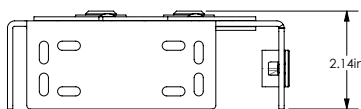

## Drive Bracket # 39-5252-xx RH, 39-5251-xx LH

- 6.064" x 7.527"
- 3.438" maximum roll diameter
- Overhead or Wall mount
- Black or White

## Idle Bracket # 39-5657-xx LH, 39-5658-xx RH

- 6.06" x 7.29"
- 3.438" maximum roll diameter
- Overhead or Wall mount
- Black or White