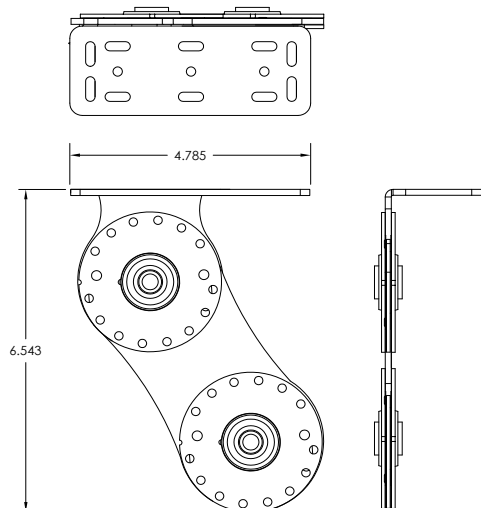

# Standard Motorized Dual No Fascia Brackets

**Drive Bracket**  
**# 39-5307-xx RH, 39-5306-xx LH**

- 4.785" x 6.539"
- 3.438" maximum roll diameter
- Overhead mount
- Black or White

**Idle Bracket**  
**# 39-5655-xx LH, 39-5656-xx RH**

- 4.77" x 6.54"
- 3.438" maximum roll diameter
- Overhead mount
- Black or White

**Intermediate Bracket**  
**# 39-5023-xx**

- 4.785" x 6.543"
- 3.438" maximum roll diameter
- Overhead mount
- Black or White