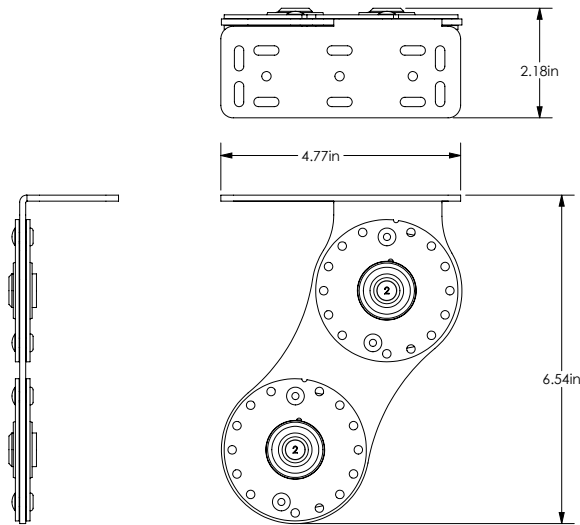

# Standard Motorized Dual No Fascia Brackets

**Drive Bracket**  
**# 39-5307-xx RH, 39-5306-xx LH**

- 4.785" x 6.539"
- 3.438" maximum roll diameter
- Overhead mount
- Black or White

**Idle Bracket**  
**# 39-5655-xx LH, 39-5656-xx RH**

- 4.77" x 6.54"
- 3.438" maximum roll diameter
- Overhead mount
- Black or White

**Intermediate Bracket**  
**# 39-5023-xx**

- 4.785" x 6.543"
- 3.438" maximum roll diameter
- Overhead mount
- Black or White