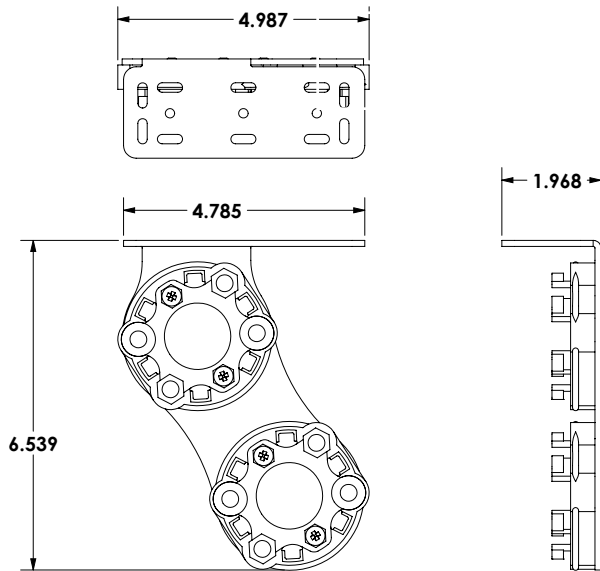

# Standard Motorized Dual No Fascia Brackets

**Drive Bracket**  
**# 39-5307-xx RH, 39-5306-xx LH**

- 4.785" x 6.539"
- 3.438" maximum roll diameter
- Overhead mount
- Black or White

**Idle Bracket**  
**# 39-5655-xx LH, 39-5656-xx RH**

- 4.77" x 6.54"
- 3.438" maximum roll diameter
- Overhead mount
- Black or White

**Intermediate Bracket**  
**# 39-5023-xx**

- 4.785" x 6.543"
- 3.438" maximum roll diameter
- Overhead mount
- Black or White