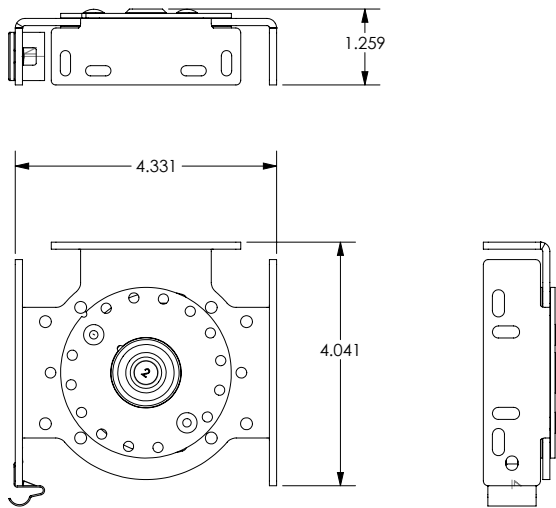

Standard Motorized Fascia Brackets

Drive Bracket # 39-5456-xx

- 4.331" x 4.277"
- 3.675" maximum roll diameter
- Overhead or wall mount
- Black or White

Idle Bracket # 39-5547-xx LH, 39-5548-xx RH

- 4.331" x 4.041"
- 3.675" maximum roll diameter
- Overhead or wall mount
- Black or White

Intermediate Bracket # 39-5243-xx

- 4.331" x 4.277"
- 3.675" maximum roll diameter
- Overhead or wall mount
- Black or White