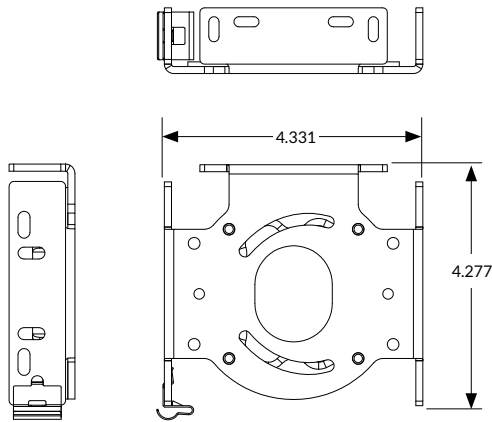

Standard Motorized Fascia Brackets

Drive Bracket # 39-5456-xx

- 4.331" x 4.277"
- 3.675" maximum roll diameter
- Overhead or wall mount
- Black or White

Idle Bracket # 39-5547-xx LH, 39-5548-xx RH

- 4.331" x 4.041"
- 3.675" maximum roll diameter
- Overhead or wall mount
- Black or White

Intermediate Bracket # 39-5243-xx

- 4.331" x 4.277"
- 3.675" maximum roll diameter
- Overhead or wall mount
- Black or White