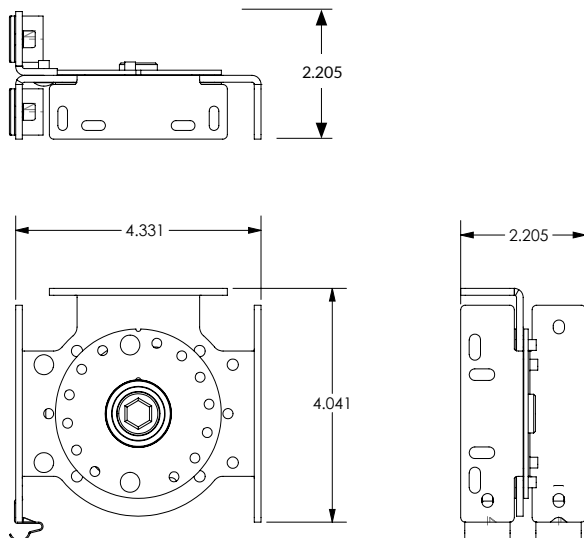

Standard Motorized Fascia Brackets

Drive Bracket # 39-5456-xx

- 4.331" x 4.277"
- 3.675" maximum roll diameter
- Overhead or wall mount
- Black or White

Idle Bracket # 39-5547-xx LH, 39-5548-xx RH

- 4.331" x 4.041"
- 3.675" maximum roll diameter
- Overhead or wall mount
- Black or White

Intermediate Bracket # 39-5243-xx

- 4.331" x 4.277"
- 3.675" maximum roll diameter
- Overhead or wall mount
- Black or White