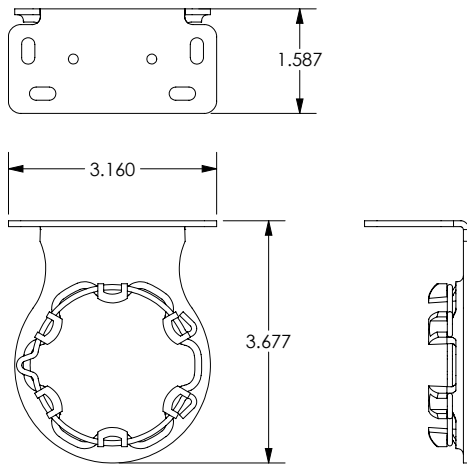

# Standard Motorized No-Fascia Brackets

**Drive Bracket**  
**# 39-5188-xx**

- 3.16" x 3.677"
- 3.675" maximum roll diameter
- Overhead or wall mount
- Black or White

**Idle Bracket**  
**# 39-5545-xx, 39-5546-xx**

- 3.14" x 3.6"
- 3.675" maximum roll diameter
- Overhead or wall mount
- Black or White

**Intermediate Bracket**  
**# 39-5019-xx, 39-5021-xx**

- 3.14" x 3.569"
- 3.675" maximum roll diameter
- Overhead or wall mount
- Black or White