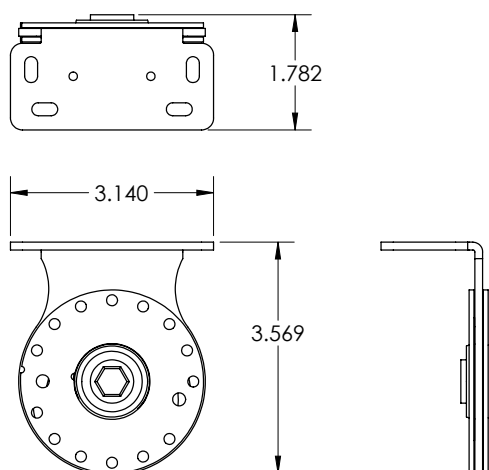

# Standard Motorized No-Fascia Brackets

**Drive Bracket**  
**# 39-5188-xx**

- 3.16" x 3.677"
- 3.675" maximum roll diameter
- Overhead or wall mount
- Black or White

**Idle Bracket**  
**# 39-5545-xx, 39-5546-xx**

- 3.14" x 3.6"
- 3.675" maximum roll diameter
- Overhead or wall mount
- Black or White

**Intermediate Bracket**  
**# 39-5019-xx, 39-5021-xx**

- 3.14" x 3.569"
- 3.675" maximum roll diameter
- Overhead or wall mount
- Black or White