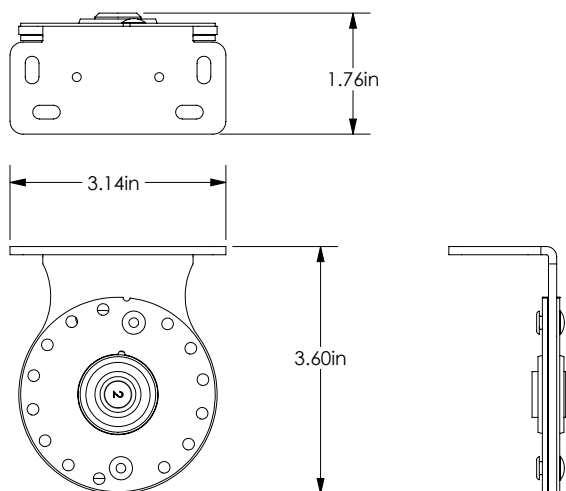

# Standard Motorized No-Fascia Brackets

**Drive Bracket**  
**# 39-5188-xx**

- 3.16" x 3.677"
- 3.675" maximum roll diameter
- Overhead or wall mount
- Black or White

**Idle Bracket**  
**# 39-5545-xx, 39-5546-xx**

- 3.14" x 3.6"
- 3.675" maximum roll diameter
- Overhead or wall mount
- Black or White

**Intermediate Bracket**  
**# 39-5019-xx, 39-5021-xx**

- 3.14" x 3.569"
- 3.675" maximum roll diameter
- Overhead or wall mount
- Black or White