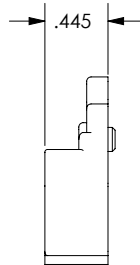

True Performance Manual Shade 3" Fascia Chain Diverters

SL10 / SL15 w/cover

- Part # SL10/SL15 39-5129-xx
- 2.80" x 1.320"
- Used with SL10 and SL15 clutches only
- Manual shade component only
- Black or White

SL20

- Part # 39-5513-xx
- 2.80" x 1.110"
- Used with SL20 clutches only
- Black or White
- Manual shade component only