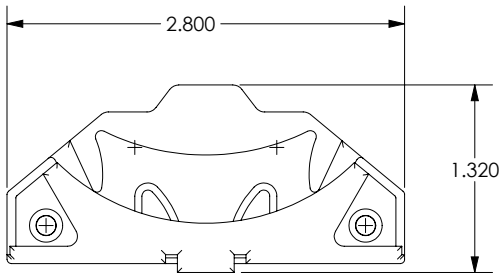

True Performance Manual Shade 3" Fascia Chain Diverters

SL10 / SL15 w/cover

- Part # SL10/SL15 39-5129-xx
- 2.80" x 1.320"
- Used with SL10 and SL15 clutches only
- Manual shade component only
- Black or White

SL20

- Part # 39-5513-xx
- 2.80" x 1.110"
- Used with SL20 clutches only
- Black or White
- Manual shade component only