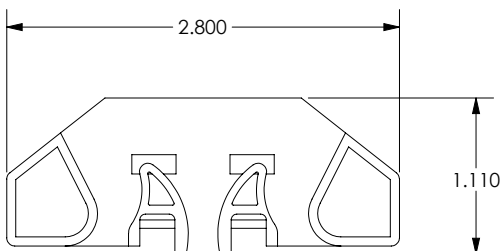

True Performance Manual Shade 3" Fascia Chain Diverters

SL10 / SL15 w/cover

- Part # SL10/SL15 39-5129-xx
- 2.80" x 1.320"
- Used with SL10 and SL15 clutches only
- Manual shade component only
- Black or White

SL20

- Part # 39-5513-xx
- 2.80" x 1.110"
- Used with SL20 clutches only
- Black or White
- Manual shade component only