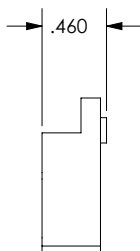

True Performance Manual Shade 3" Fascia Chain Diverters

SL10 / SL15 w/cover

- Part # SL10/SL15 39-5129-xx
- 2.80" x 1.320"
- Used with SL10 and SL15 clutches only
- Manual shade component only
- Black or White

SL20

- Part # 39-5513-xx
- 2.80" x 1.110"
- Used with SL20 clutches only
- Black or White
- Manual shade component only