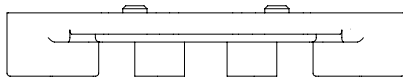

True Performance Manual Shade 3" Fascia Chain Diverters

SL10 / SL15 w/cover

- Part # SL10/SL15 39-5129-xx
- 2.80" x 1.320"
- Used with SL10 and SL15 clutches only
- Manual shade component only
- Black or White

SL20

- Part # 39-5513-xx
- 2.80" x 1.110"
- Used with SL20 clutches only
- Black or White
- Manual shade component only