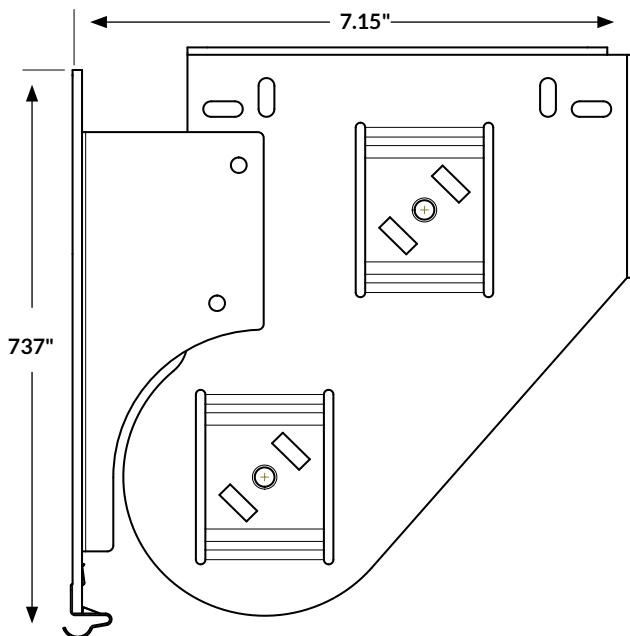

True Performance Dual Manual Brackets

Dual Shade Bracket

- Part# 39-5477-XXX and 39-5479-XXX
- 6.47" x 7.33"
- 3.765" maximum roll diameter
- Overhead, wall or jamb mount
- Black or White

Dual Shade Fascia Bracket

- Part# 39-5478-XXX and 39-5480-XXX
- 7.15" x 7.65"
- 3.675" maximum roll diameter
- Overhead, wall or jamb mount
- Black or White