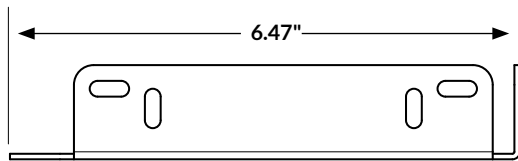

True Performance Dual Manual Brackets

Dual Shade Bracket

- Part# 39-5477-XXX and 39-5479-XXX
- 6.47" x 7.33"
- 3.765" maximum roll diameter
- Overhead, wall or jamb mount
- Black or White

Dual Shade Fascia Bracket

- Part# 39-5478-XXX and 39-5480-XXX
- 7.15" x 7.65"
- 3.675" maximum roll diameter
- Overhead, wall or jamb mount
- Black or White