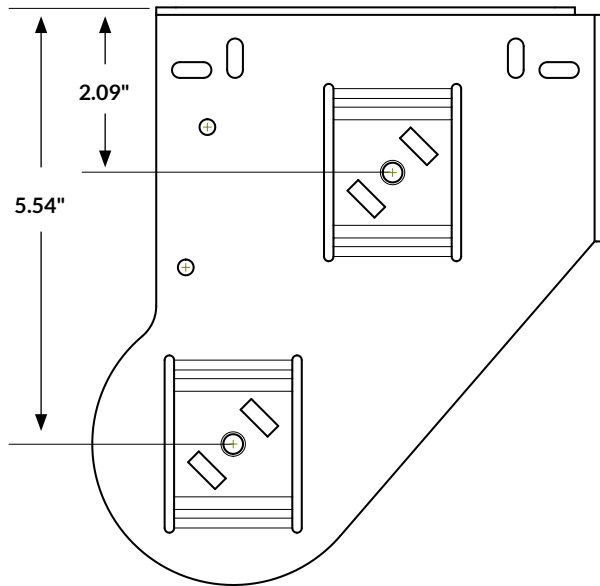

True Performance Dual Manual Brackets

Dual Shade Bracket

- Part# 39-5477-XXX and 39-5479-XXX
- 6.47" x 7.33"
- 3.765" maximum roll diameter
- Overhead, wall or jamb mount
- Black or White

Dual Shade Fascia Bracket

- Part# 39-5478-XXX and 39-5480-XXX
- 7.15" x 7.65"
- 3.675" maximum roll diameter
- Overhead, wall or jamb mount
- Black or White