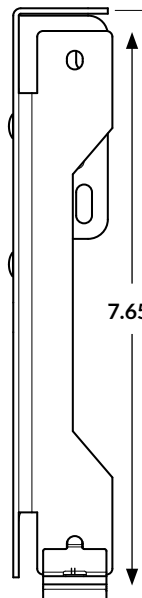

True Performance Dual Manual Brackets

Dual Shade Bracket

- Part# 39-5477-XXX and 39-5479-XXX
- 6.47" x 7.33"
- 3.765" maximum roll diameter
- Overhead, wall or jamb mount
- Black or White

Dual Shade Fascia Bracket

- Part# 39-5478-XXX and 39-5480-XXX
- 7.15" x 7.65"
- 3.675" maximum roll diameter
- Overhead, wall or jamb mount
- Black or White