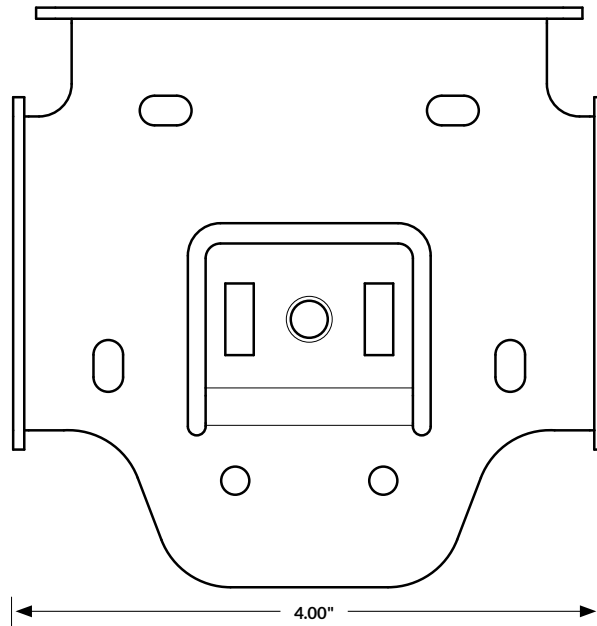

# True Performance Fascia Brackets

### 3" Fascia Bracket

- Part# 39-5563-XXX
- 3" x 3.395"
- 2.51" maximum roll diameter
- Overhead, wall or jamb mount
- Black, Bronze, White, Vanilla, or Gray

### 4" Fascia Bracket

- Part# 39-5537-XXX
- 4" x 3.915"
- 3.42" maximum roll diameter
- Overhead, wall or jamb mount
- Black, Bronze, White, Vanilla, or Gray