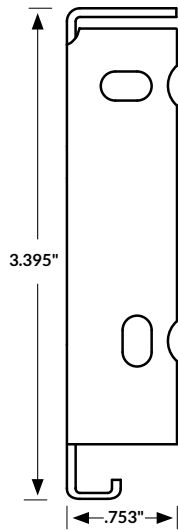

# True Performance Fascia Brackets

### 3" Fascia Bracket

- Part# 39-5563-XXX
- 3" x 3.395"
- 2.51" maximum roll diameter
- Overhead, wall or jamb mount
- Black, Bronze, White, Vanilla, or Gray

### 4" Fascia Bracket

- Part# 39-5537-XXX
- 4" x 3.915"
- 3.42" maximum roll diameter
- Overhead, wall or jamb mount
- Black, Bronze, White, Vanilla, or Gray