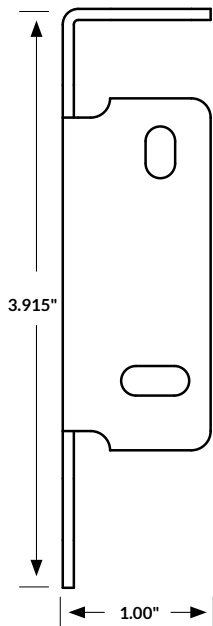

# True Performance Fascia Brackets

### 3" Fascia Bracket

- Part# 39-5563-XXX
- 3" x 3.395"
- 2.51" maximum roll diameter
- Overhead, wall or jamb mount
- Black, Bronze, White, Vanilla, or Gray

### 4" Fascia Bracket

- Part# 39-5537-XXX
- 4" x 3.915"
- 3.42" maximum roll diameter
- Overhead, wall or jamb mount
- Black, Bronze, White, Vanilla, or Gray