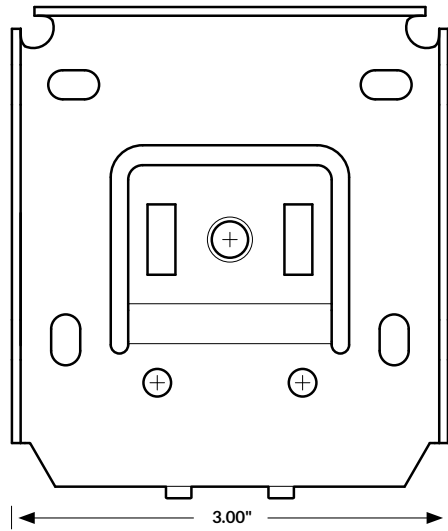

### 3" Fascia Bracket

- Part# 39-5563-XXX
- 3" x 3.395"
- 2.51" maximum roll diameter
- Overhead, wall or jamb mount
- Black, Bronze, White, Vanilla, or Gray

### 4" Fascia Bracket

- Part# 39-5537-XXX
- 4" x 3.915"
- 3.42" maximum roll diameter
- Overhead, wall or jamb mount
- Black, Bronze, White, Vanilla, or Gray