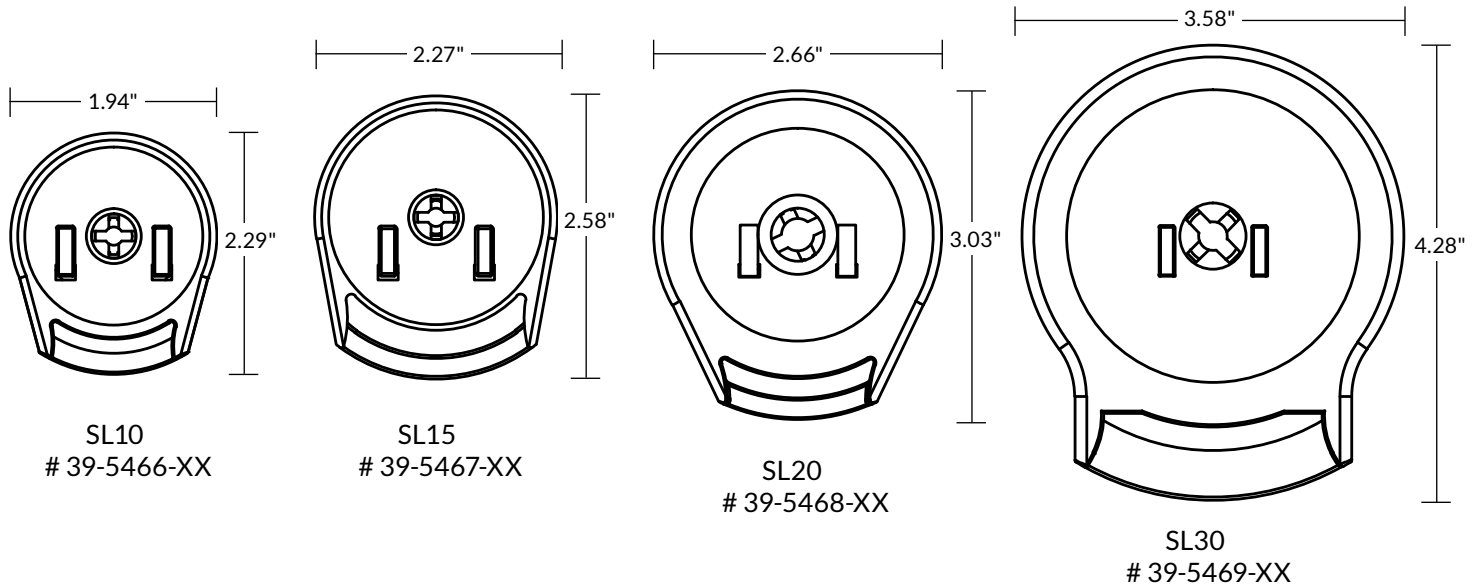

True Performance Manual Shade Clutches

- SL10 Clutch – 1.94" x 2.29"
- SL15 Clutch – 2.27" x 2.58"
- SL20 Clutch – 2.66" x 3.03"
- SL30 Clutch – 3.58" x 4.28"
- Black, White, Vanilla or Gray
- Manual shade component only