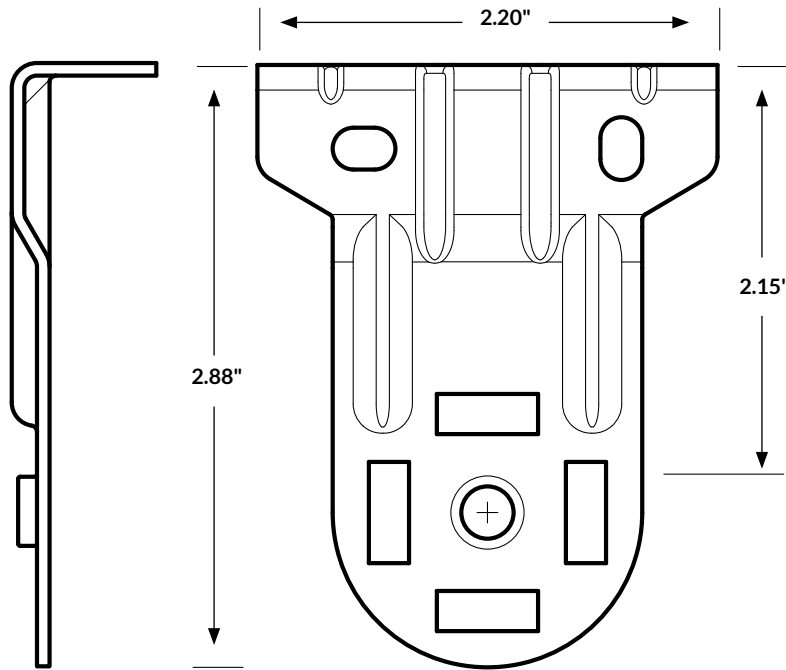

True Performance No-Fascia Bracket

- Part# 39-5535-XXX
- 2.20" x 2.88"
- 3.765" maximum roll diameter
- Overhead, wall or jamb mount
- Black, White, Vanilla, or Gray