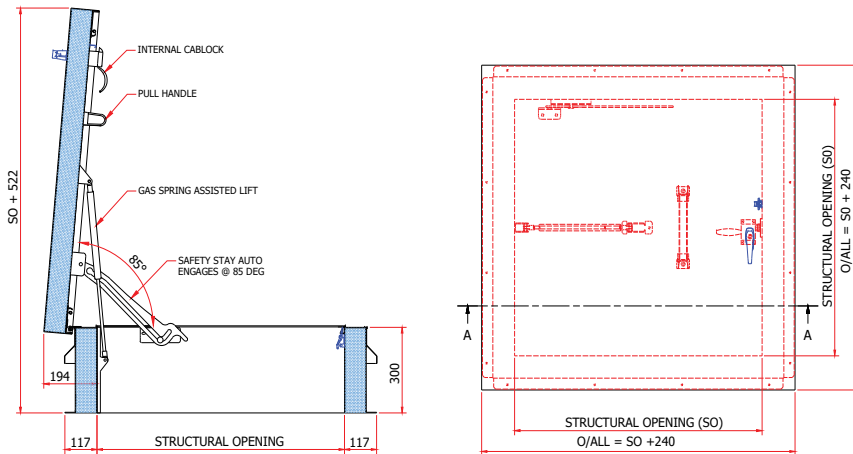

WATCH OUR
INSTALL VIDEO

Options

Free of Charge:

Locking:

Other Options:

- Electric Opening
- Concealed Actuator
- Fire Rated up to 4 hours
- Acoustic Rating up to 45dB
- Walk On Top
- Pitched Roof Installation
- Extended Cap & Flashing
- Single or twin polyester powder coating

Ladder-Up Post

Sureguard Handrail

Fixed Handhold

Safety Grid

Ladder Arrangements

ZIP Retractable Ladders

Fixed Vertical Ladders

Companionway