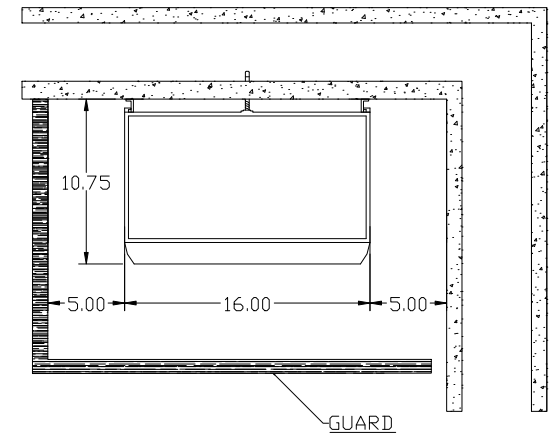

# 4500 SERIES ELECTRIC HEATER

FRONT VIEW

SIDE VIEW

PLAN VIEW

AM-FINN SAUNA  STEAM