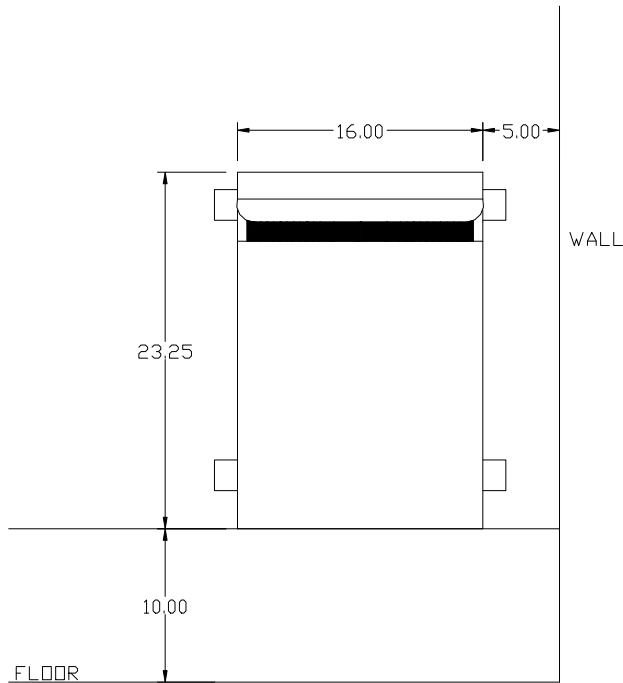

# 4500 SERIES ELECTRIC HEATER

FRONT VIEW

SIDE VIEW

PLAN VIEW

AM-FINN SAUNA  STEAM