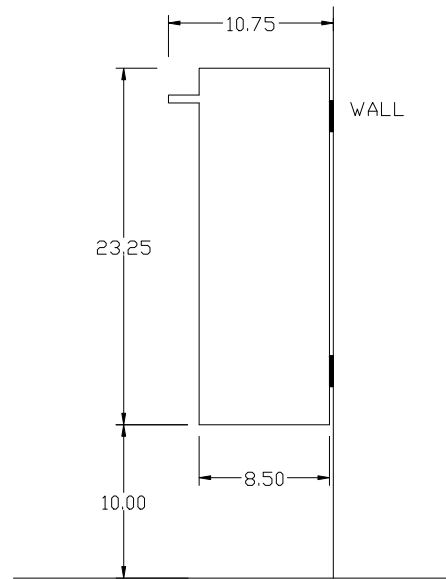

# 4500 SERIES ELECTRIC HEATER

FRONT VIEW

SIDE VIEW

PLAN VIEW

AM-FINN SAUNA  STEAM