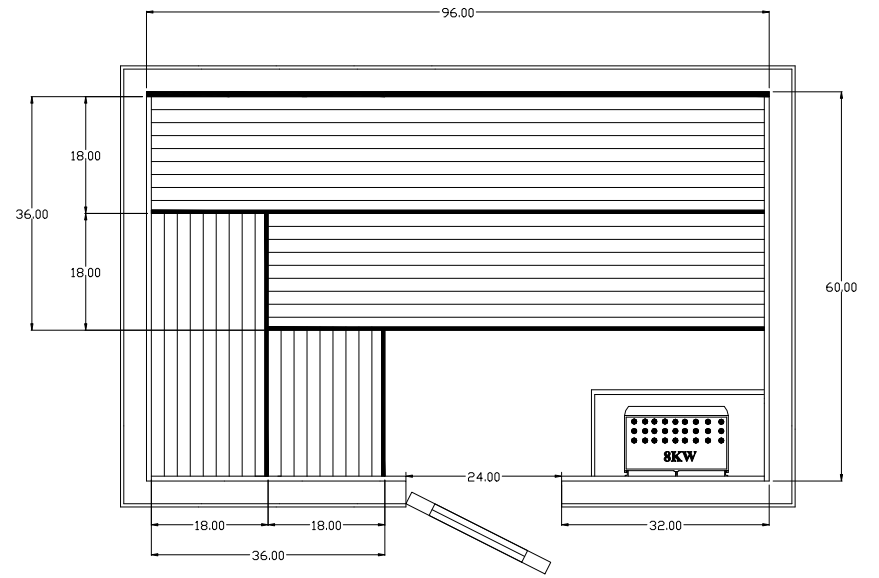

ES85
AM-FINN SAUNA & STEAM
PRE-CUT KIT

INTERIOR