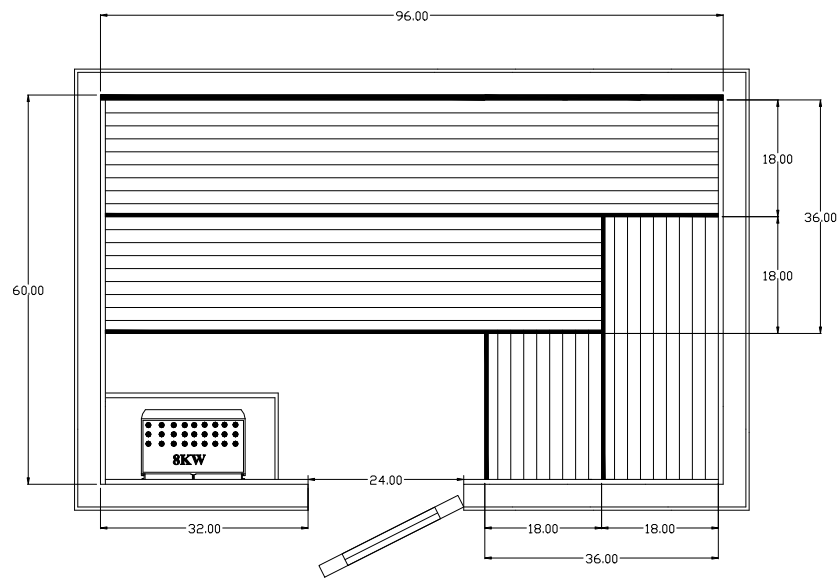

ES85
AM-FINN SAUNA & STEAM
PRE-CUT KIT

INTERIOR