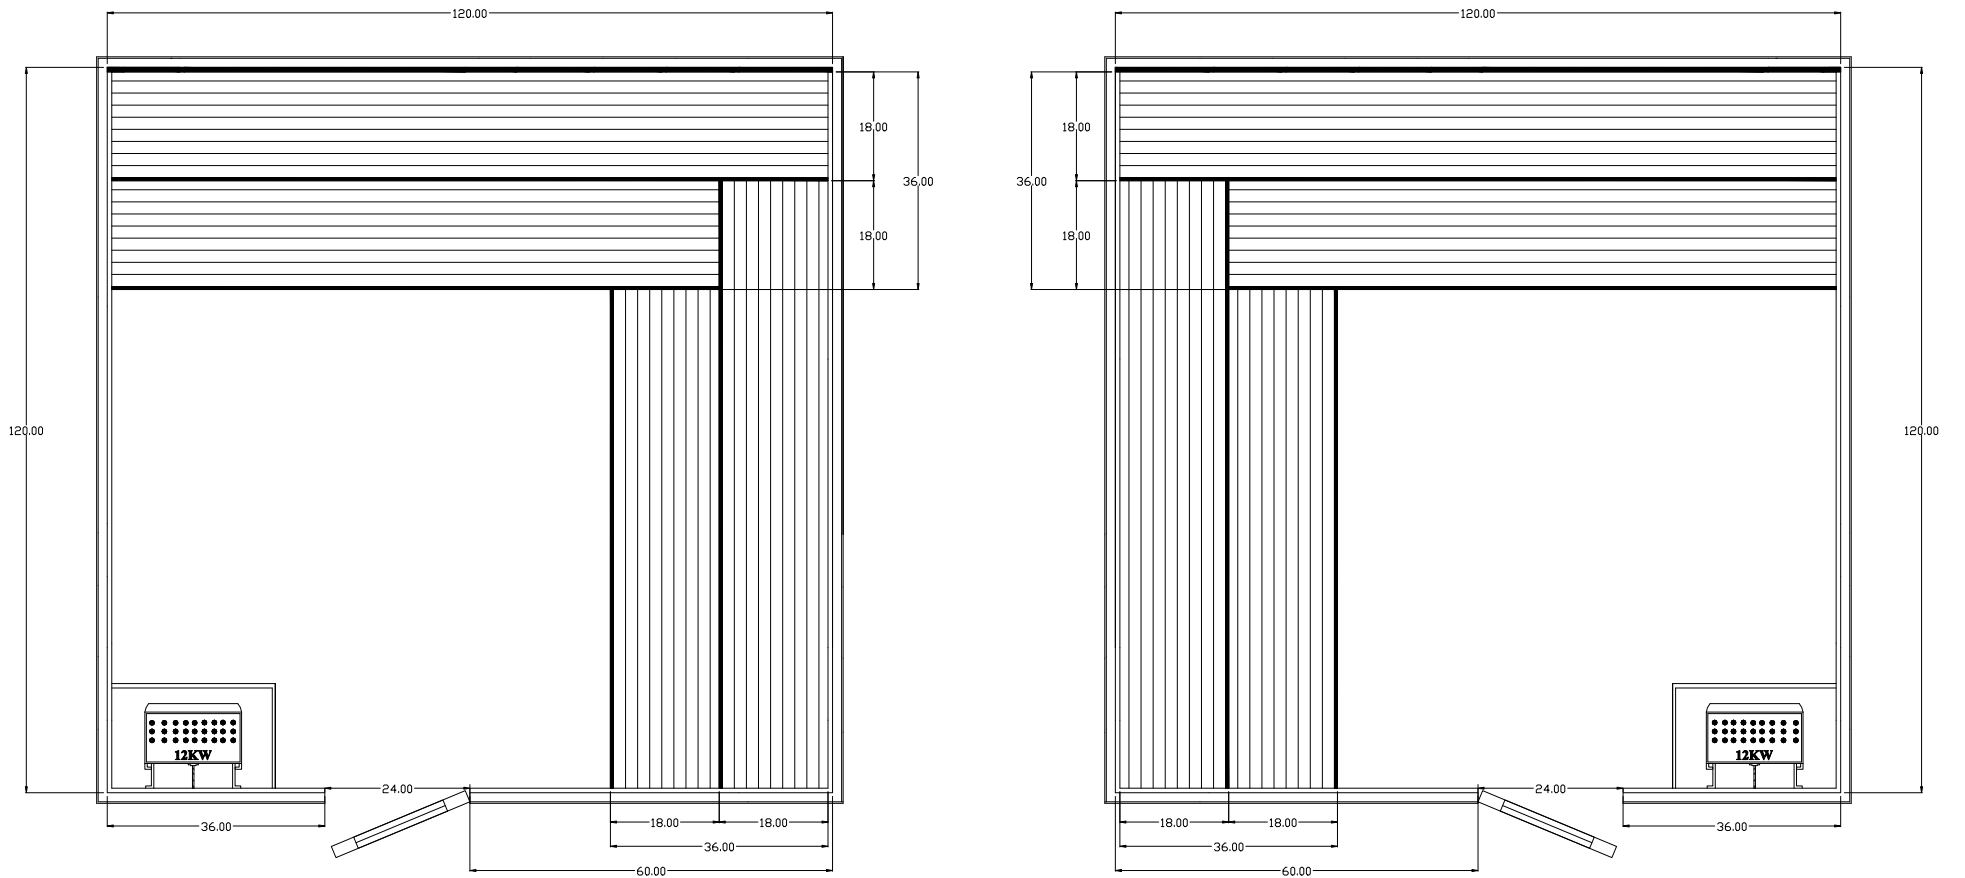

PC1010
AM-FINN SAUNA  **STEAM**
PRE-CUT KIT

INTERIOR