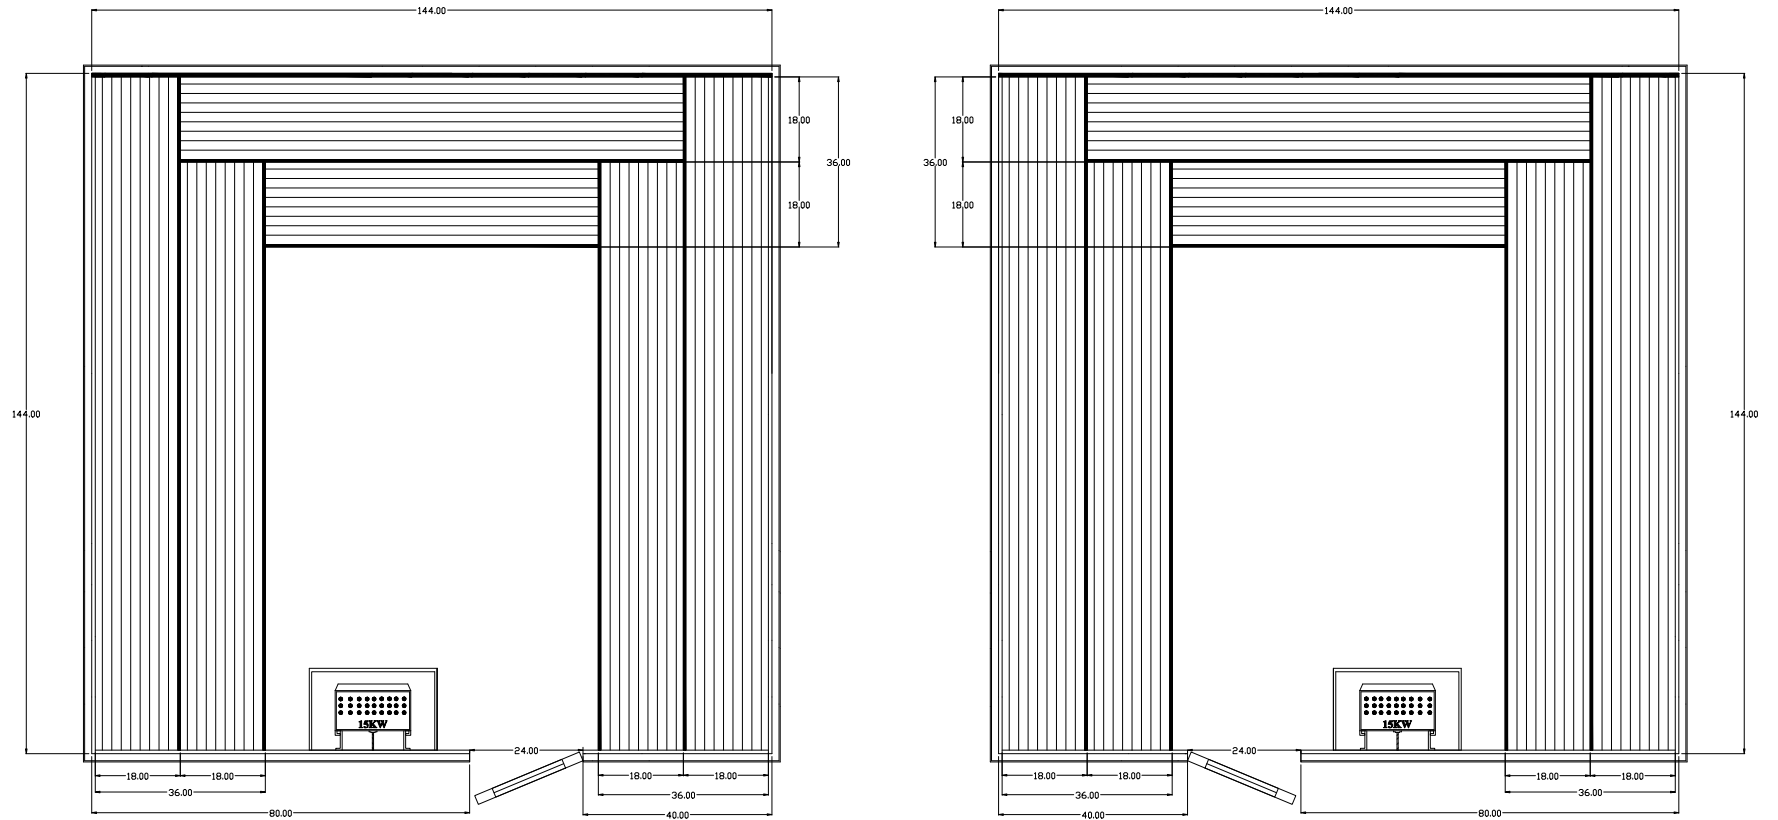

PC1212
AM-FINN SAUNA & STEAM
PRE-CUT KIT

INTERIOR