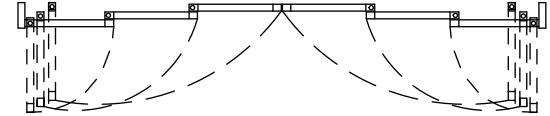

SURFACE/RECESSED TRACK APPLICATIONS

VIEW FROM BREAK OUT SIDE
DOORS WILL BREAKOUT FROM ANY POSITION FOR SURFACE & RECESSED TRACK APPLICATIONS

TRACKLESS APPLICATIONS

DOORS WILL ONLY BREAK OUT WHEN IN THE FULLY OPEN POSITION FOR TRACKLESS APPLICATIONS

DWG NO.	US23-3400-33		
DRN BY	SS	DATE	3/29/10
CHK BY	DW	DATE	3/29/10
REV.	E	DATE	5/29/14

ASSA ABLOY