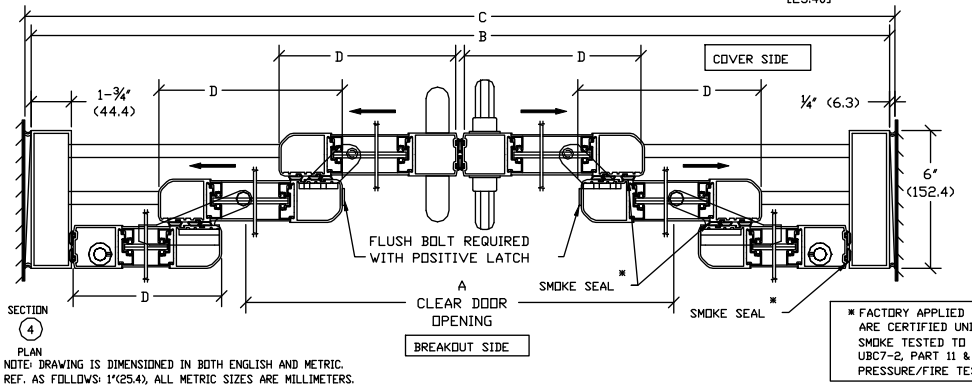

PLAN NOTE: DRAWING IS DIMENSIONED IN BOTH ENGLISH AND METRIC. REF. AS FOLLOWS: 1\"/>