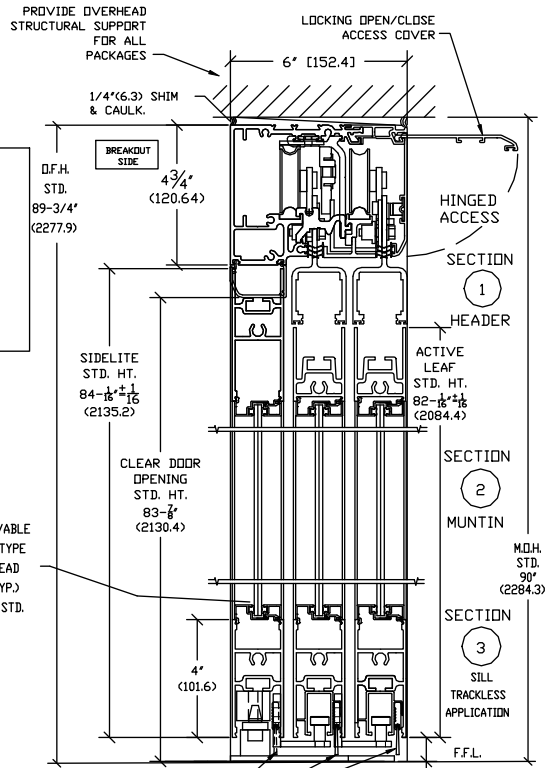

Patent Pending Design

TRACKLESS APPLICATION SHOWN. SURFACE AND RECESSED TRACKS ALSO AVAILABLE. FIXED SIDELITE ALSO AVAILABLE.

PLAN NOTE: DRAWING IS DIMENSIONED IN BOTH ENGLISH AND METRIC. REF. AS FOLLOWS: 1\"/>

THE STANDARD PACKAGE CONSISTS OF: THE HEADER, FRAME, NARROW STILE DOOR(S) & SIDELITE(S), POSITIVE LATCH, GLASS STOPS & BLOCKS FOR 1/4\"/>

STANDARD FINISH: CLEAR - AA-M12C22A44, CLASS 1, .018 MM. SPECIAL FINISHES ARE AVAILABLE.