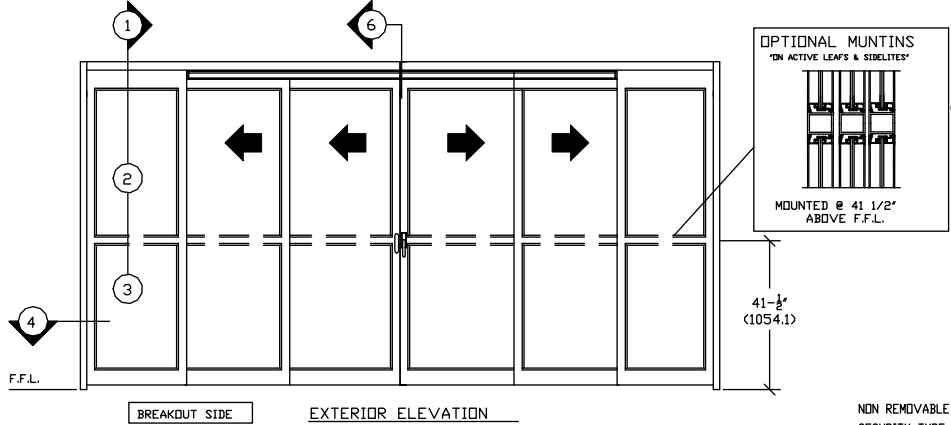

ASSA ABLOY

ASSA ABLOY Entrance Systems
1900 Airport Road
Monroe, NC 28110
Phone: 1-866-237-2687
specdeskna.besam@assaabloy.com

BESAM VERSAMAX ICU
TELESCOPIC BI-PART SLIDING DOOR SYSTEM
WITH SMOKE SEAL KIT

Patent Pending Design

TRACKLESS APPLICATION SHOWN. SURFACE AND RECESSED TRACKS ALSO AVAILABLE. FIXED SIDELITE ALSO AVAILABLE.