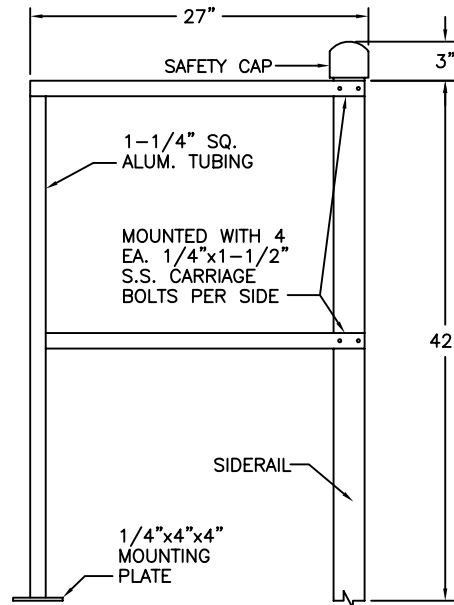

INDIVIDUAL TREADS TESTED AT 3,000 LBS WITHOUT FAILURE

FLOOR BRACKET

HANDRAILS

(FIXED VERTICAL LADDER w/CAGE)

HANDRAILS

(FIXED VERTICAL LADDER w/WALK-THRU)

CAGE ATTACHMENT