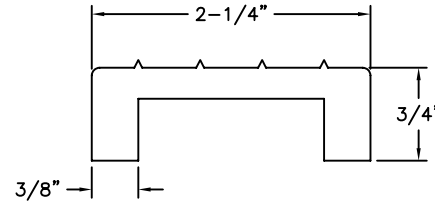

Precision Ladders, LLC

P.O. BOX 2279 Morristown, TN 37816-2279
Ph: (423) 586-2265 Fax: (423) 586-2091
www.PrecisionLadders.com

CHANNEL LADDER DETAILS

(APPLICABLE IF MARKED)

SIDERAIL DETAIL

TREAD DETAIL

1,500LB LOAD RATING