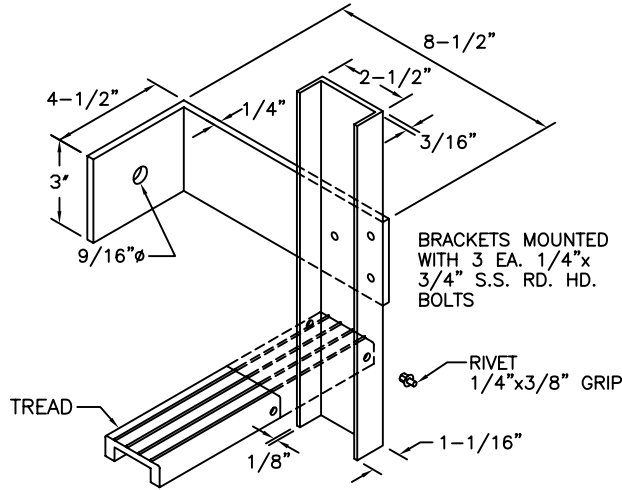

Precision Ladders, LLC

P.O. BOX 2279 Morristown, TN 37816-2279
Ph: (423) 586-2265 Fax: (423) 586-2091
www.PrecisionLadders.com

CHANNEL LADDER DETAILS

(APPLICABLE IF MARKED)

SIDERAIL DETAIL

TREAD DETAIL

1,500LB LOAD RATING

INDIVIDUAL TREADS TESTED AT 3,000 LBS WITHOUT FAILURE

FLOOR BRACKET

HANDRAILS

(FIXED VERTICAL LADDER w/CAGE)

HANDRAILS

(FIXED VERTICAL LADDER w/WALK-THRU)

CAGE ATTACHMENT