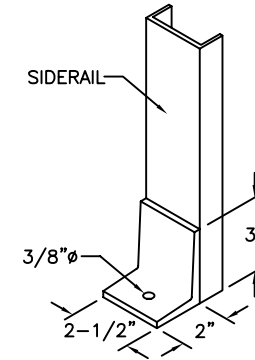

FLOOR BRACKET ☐