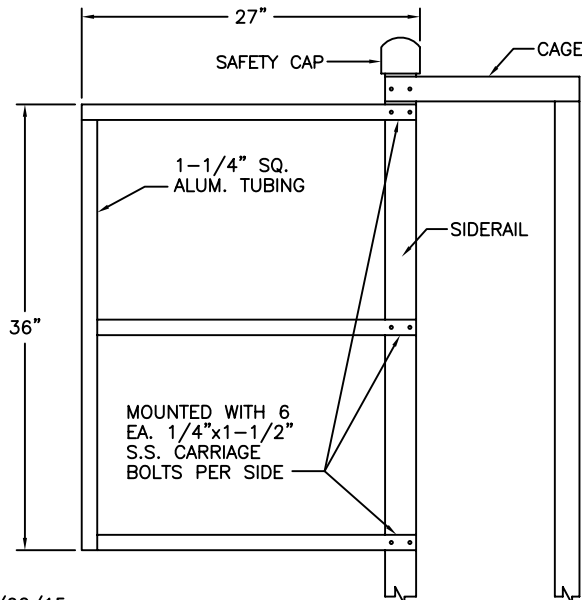

HANDRAILS ☐

(FIXED VERTICAL LADDER w/CAGE)