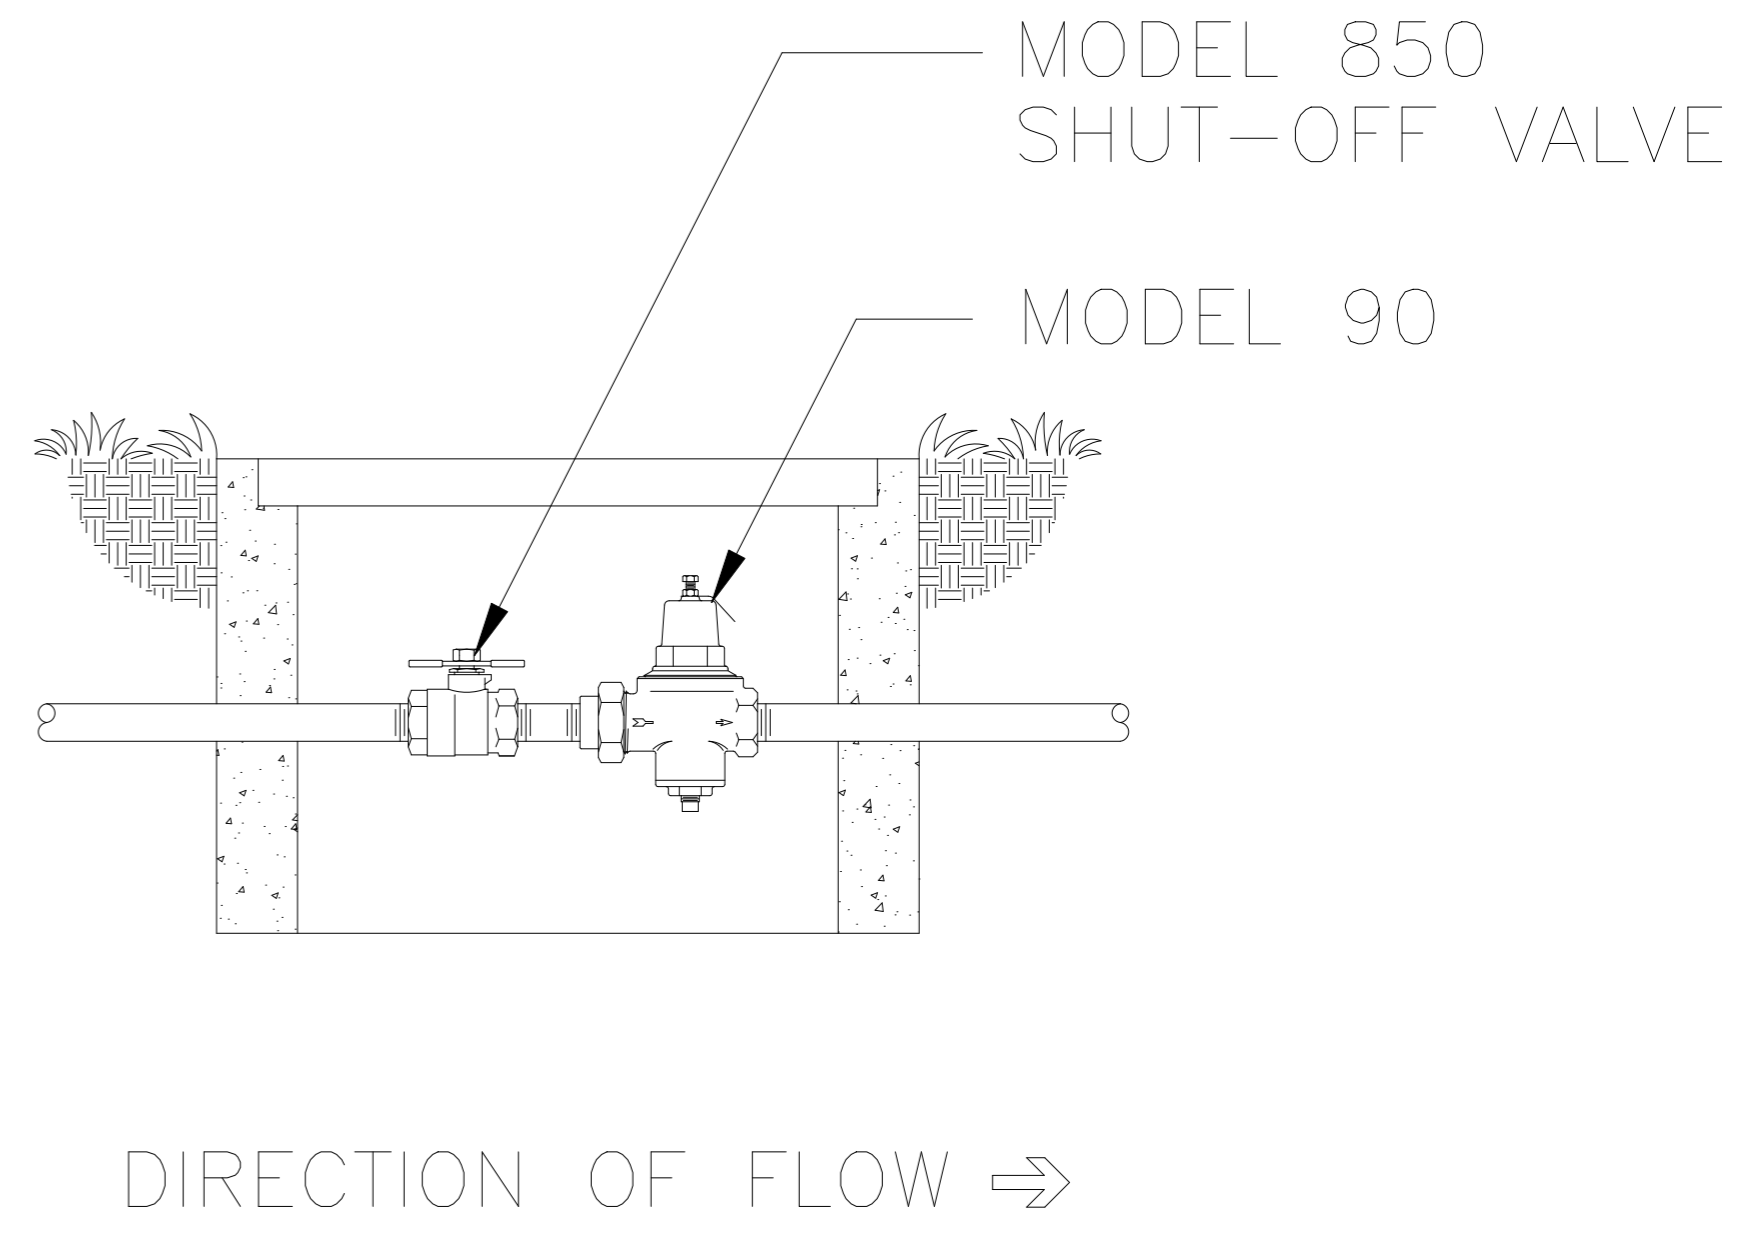

WILKINS MODEL 90  
 WATER PRESSURE REDUCING VALVE  
 HORIZONTAL OUTDOOR INSTALLATION

WILKINS MODEL 90  
 PRESSURE REDUCING VALVE W/STRAINER  
 HORIZONTAL PIT INSTALLATION