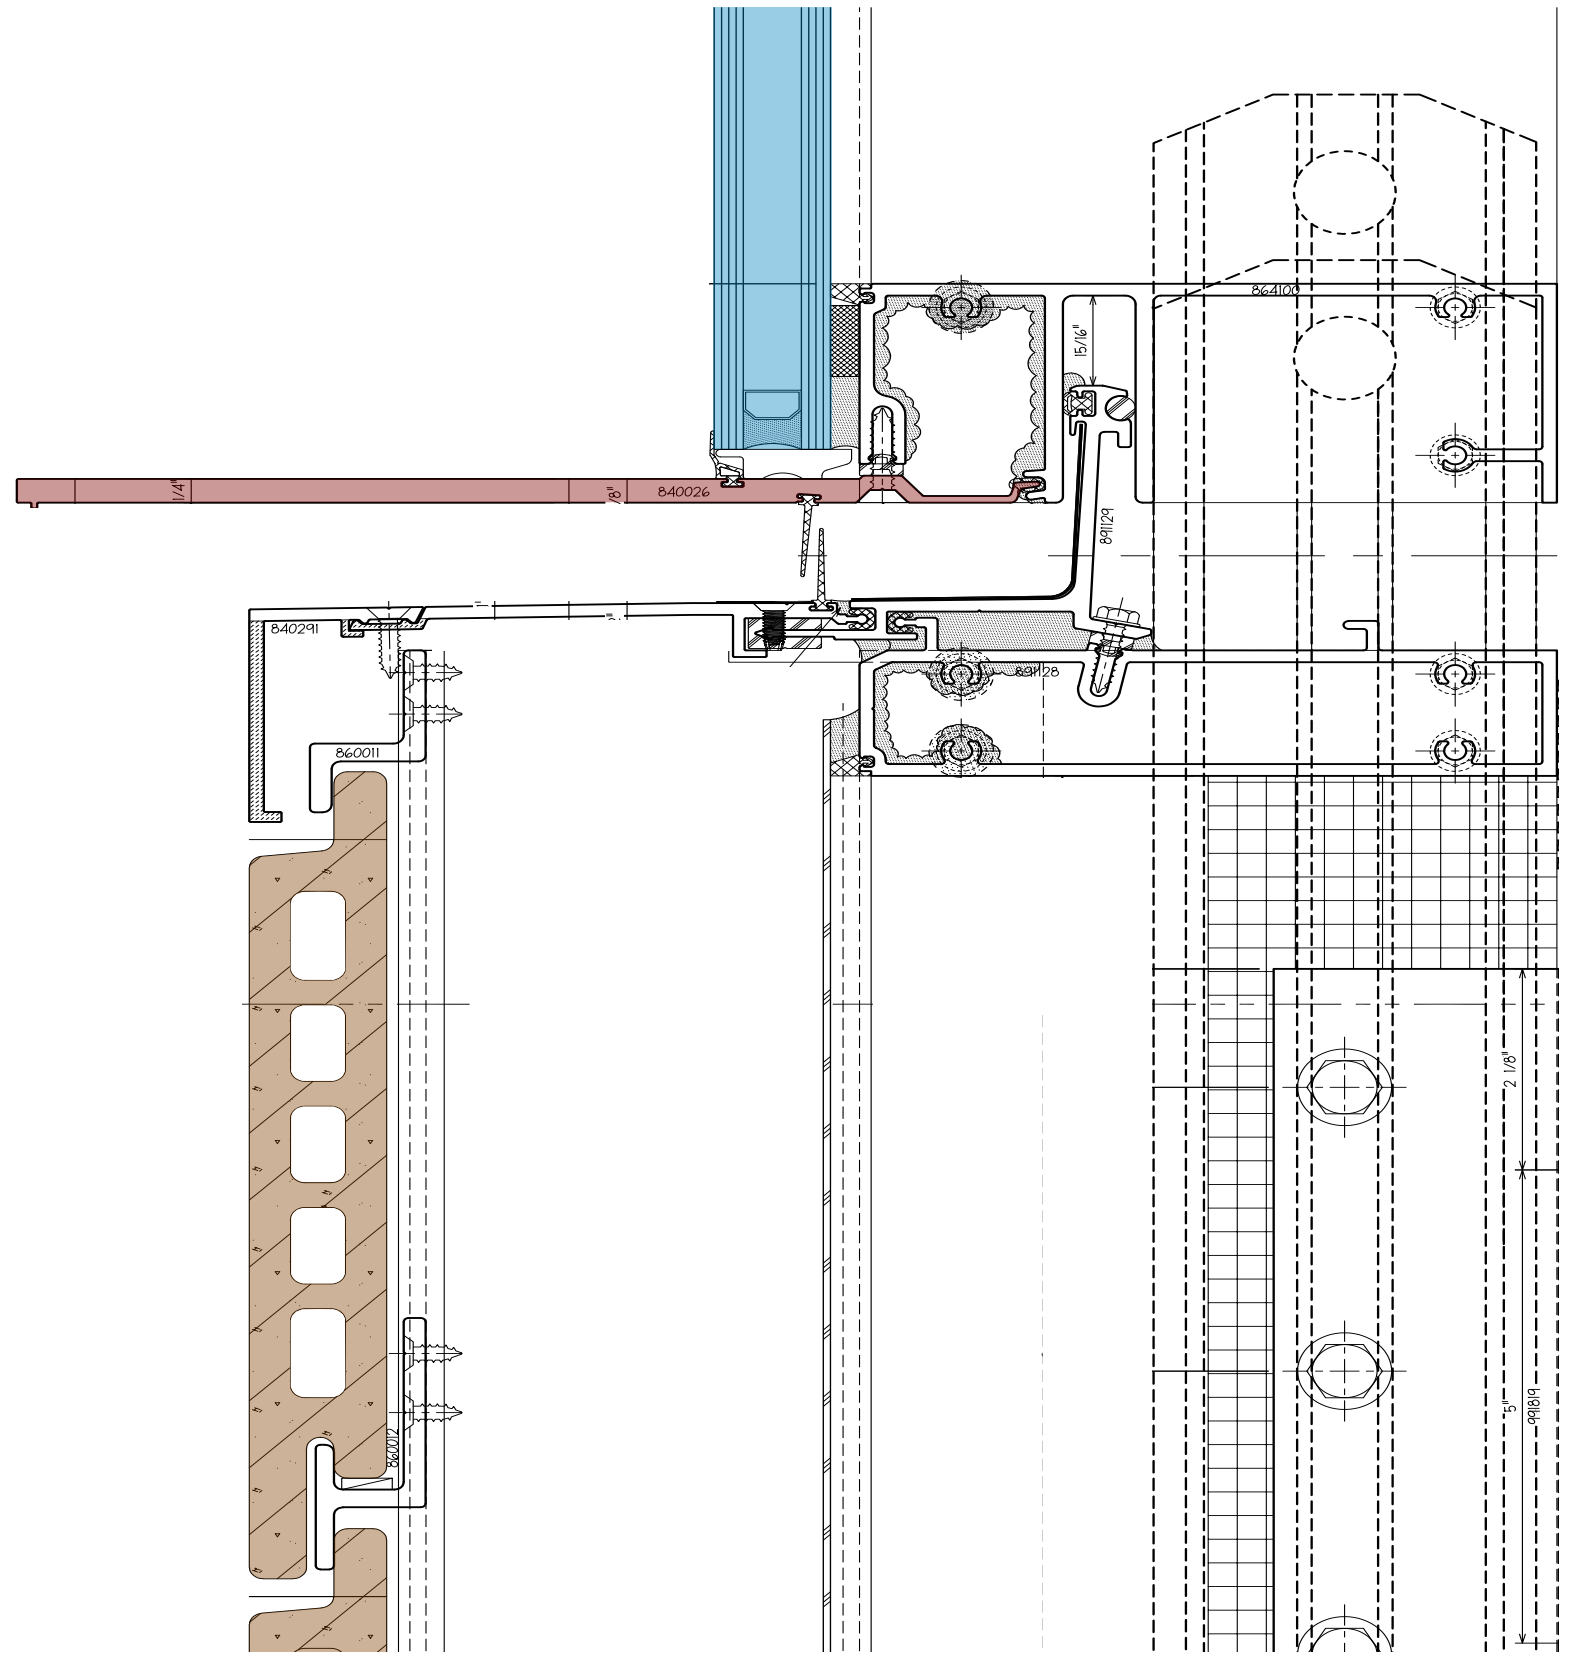

2 - VERTICAL DETAIL AT TERRACOTTA / VISION
 PM403 - SCALE: FULL

1 - STACK HORIZONTAL AT VISION
 P504 - SCALE: FULL